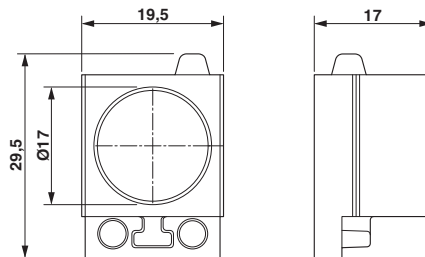

Cable sleeve, no. of conductors: 1, length: 29.5 mm, width: 19.5 mm, height: 17 mm, external cable diameter: 1x 16 mm ... 17 mm , color: black

Product Description

Slotted cable sleeve

Key Commercial Data

Packing unit	10 STK
GTIN	
GTIN	4046356797016

Technical data

Dimensions

External cable diameter	1x 16 mm ... 17 mm
Length	29.5 mm
Width	19.5 mm
Height	17 mm

Ambient conditions

Degree of protection	IP54 (Observe the assembly instructions)
Ambient temperature (operation)	-40 °C ... 125 °C (static)

Environmental Product Compliance

Cable sleeve - CES-SRG-BK-17 - 1410589

Technical data

Environmental Product Compliance

China RoHS	Environmentally friendly use period: unlimited = EFUP-e
	No hazardous substances above threshold values

Drawings

Dimensional drawing

Dimensional drawing

Phoenix Contact 2018 © - all rights reserved
<http://www.phoenixcontact.com>

PHOENIX CONTACT GmbH & Co. KG
Flachsmarktstr. 8
32825 Blomberg
Germany
Tel. +49 5235 300
Fax +49 5235 3 41200
<http://www.phoenixcontact.com>