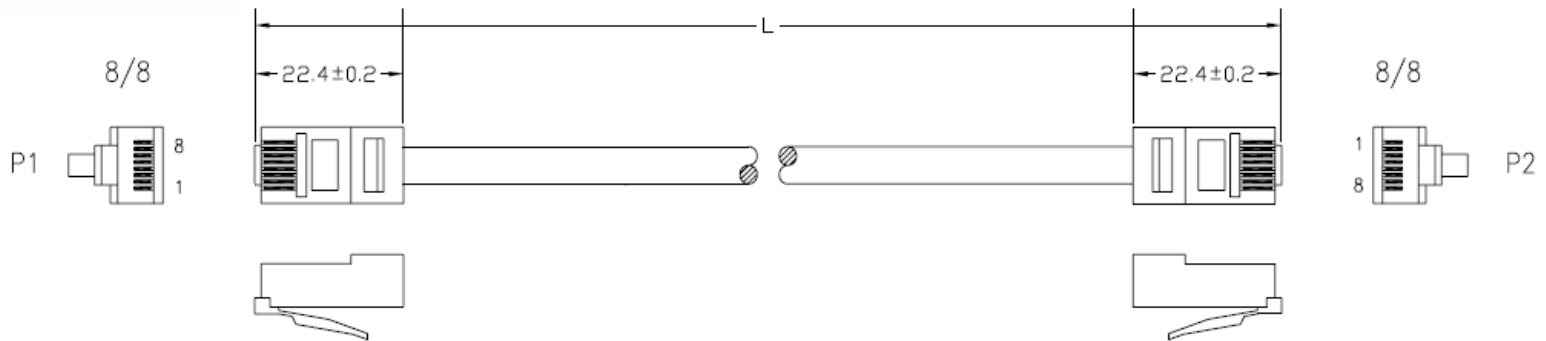

DESCRIPTION: CAT5E ASSEMBLED PATCH CABLE
 MODEL NUMBER: 73-777X-XXX
 APPLICATION: PATCH CABLE
 CRIMP TOOL: N/A
 IMPEDANCE: N/A
 TEMPERATURE RANGE: 0 ~ 75 DEG C
 MATERIAL: PLUG RJ-45, GOLD PLATED ON CONTACTS
 CABLE UTP, 24 AWG, 4 TWISTED PAIRS, STRANDED BARE COPPER,
 UL ETL EIA/TIA-568B VERIFIED CATEGORY 5E
 RoHS COMPLIANCE: YES
 TECHNICAL DETAIL: N/A

PIN ASSIGNMENT	
	P1 P2
WHITE/ORANGE	1 1
ORANGE	2 2
WHITE/GREEN	3 3
GREEN	6 6
BLUE	4 4
WHITE/BLUE	5 5
WHITE/BROWN	7 7
BROWN	8 8

X=COLOR
 0-GRAY
 1-BLACK
 2-BLUE
 3-GREEN
 4-RED
 5-YELLOW
 6-WHITE
 7-ORANGE
 8-PINK
 9-PURPLE

TABLE 1

MODEL NUMBER	LENGTH (FEET)	DESCRIPTION
73-777X-1	1	CATE 5E ASSEMBLED PATCH CABLE , 1FT
73-777X-3	3	CATE 5E ASSEMBLED PATCH CABLE , 3FT
73-777X-5	5	CATE 5E ASSEMBLED PATCH CABLE , 5FT
73-777X-7	7	CATE 5E ASSEMBLED PATCH CABLE , 7FT
73-777X-10	10	CATE 5E ASSEMBLED PATCH CABLE , 10FT
73-777X-14	14	CATE 5E ASSEMBLED PATCH CABLE , 14FT
73-777X-25	25	CATE 5E ASSEMBLED PATCH CABLE , 25FT
73-777X-50	50	CATE 5E ASSEMBLED PATCH CABLE , 50FT
73-777X-100	100	CATE 5E ASSEMBLED PATCH CABLE , 100FT

		AIM-Cambridge	
	RoHS2 <input checked="" type="checkbox"/> 2011/65/EU	Title: CAT 5E ASSEMBLED PATCH CABLE	
<small>This PROPRIETARY Document is property of Cinch Connectivity Solutions. It is confidential in nature, non-transferable, and issued with the clear understanding that it is not to be copied or used without permission and is returnable upon demand.</small>	<small>UNLESS OTHERWISE SPECIFIED UNITS: METRIC</small> .X ±.3 .XX ±.15 ANGLES ±2°	Model No. 73-777X-XXX	Date: 2015/8/4
<small>INTERPRET DRAWING IN ACCORDANCE WITH ASME Y14.5-2009.</small>	Size A	DO NOT SCALE DRAWING	Sheet 1 of 1