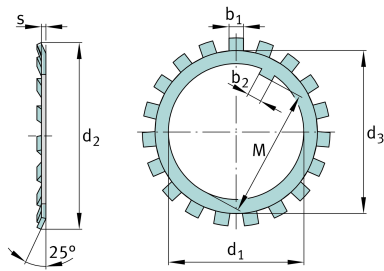

## Securing plate

Schaeffler ID:  
0384916210000Tab washers MB, main dimensions to DIN  
5406

## Technical information

**Main Dimensions & Performance Data**

$d_1$	25 mm	bore diameter
$d_2$	42 mm	Outside diameter
s	1.25 mm	Thickness
$\approx m$	6.6 g	Weight

**Mounting dimensions**

$d_3$	32 mm	Plant diameter outside
$b_2$	5 mm	Distance lug
M	23 mm	Distance lug
$b_1$	5 mm	Width lock washer tab