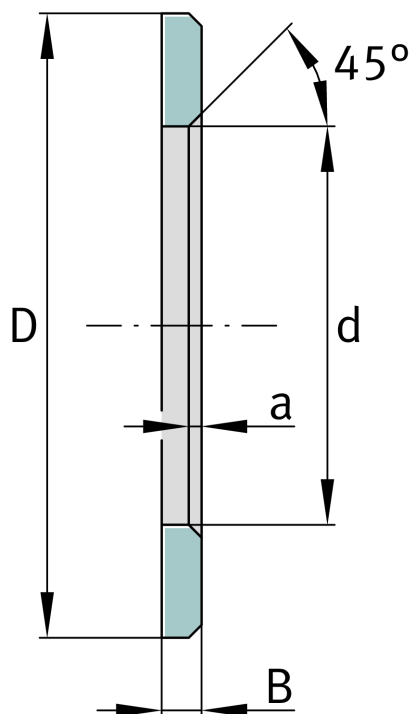

LS120155

Bearing washer

Schaeffler ID:
0000552040000

Bearing washers, suitable for AXK and
K811

Technical information

Main Dimensions & Performance Data

d	120 mm	Bore diameter track washer
D	155 mm	Outside diameter track washer
B	7 mm	Width
	45 °	Chamfer Angle
a _{min}	1.5 mm	Chamfer width
≈m	393 g	Weight