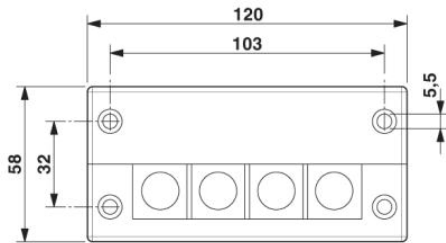

Diagrams/Drawings

Dimensioned drawing