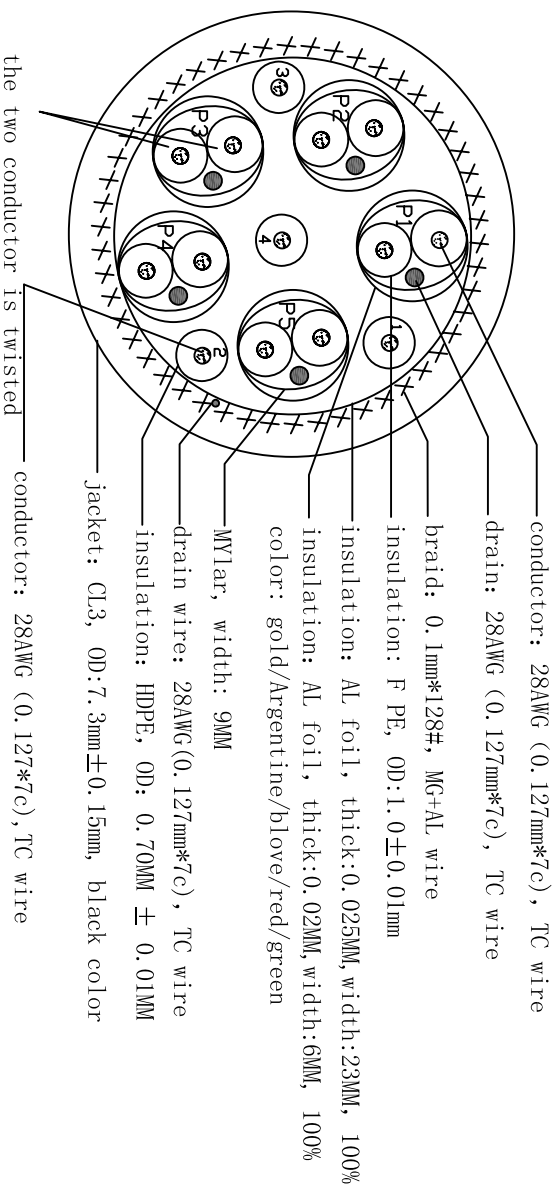

## CABLE CONSTRUCTION

- The color :
- P1: white + red
  - P2: white + red
  - P3: white + red
  - P4: white + red
  - P5: white + red
  - 1: red
  - 2: orange
  - 3: green
  - 4: brown

REMARK:

The available length: 3', 6', 10', 12', 15', 20', 25'

2	OUTER MOLD	PVC, SOLID BLUE/BLACK	2PCS
1	HDMI PLUG	BRASS QUALITY, GOLD PLATED	2PCS
NO.	PART NO.	MATERIAL	Q' TY

		DESCRIPTION	1. 4 version, 28AWG
		PART NO	HDI-14XX
DRAW	JACKY	CONSUMER	
CHECK		DATE	2010/01/19 REV.
APP.		SHEET	1/1 UNIT mm SCALE 1:1