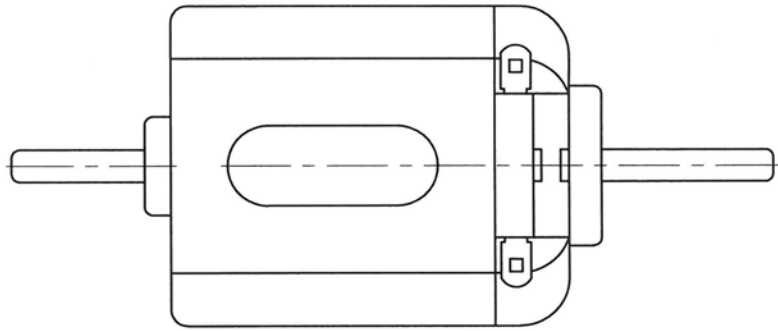

扭力常數(Torque Constant): 43.2106

馬達常數(Motor Constant): 21.7149

REV	A0
-----	----

DIRECTION OF ROTATION

- NOTE :
- 1.LENGTH OF SHAFT DIM "A" 47.0 mm.
 - 2.FRONT EXTENSION DIM "B" 9.8 mm.WHILE THE SHAFT AT EXTREMELY RIGHT POSITION.
 - 3.END PLAY : 0.05-0.60 mm.