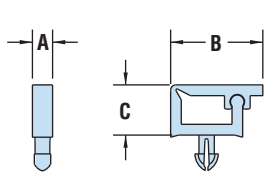

HEYClip™ Lockit™ Cable Holders - Arrowhead Mount

WIRE CAPACITY		PART NO.	DESCRIPTION	OVERALL HEIGHT C		FOOTPRINT A x B		MOUNTING HOLE DIA.		STYLE
in.	mm.			in.	mm.	in.	mm.	in.	mm.	
CH LK Series For Panels up to .063" (1,6 mm) thick										
.11 x .19	2,9 x 4,8	3310	CH LK-49	.19	4,9	.08 x .34	2,0 x 8,7	.063	1,6	1
.15 x .52	3,7 x 13,1	3311	CH LK-90	.35	9,0	.20 x .77	5,0 x 19,6	.138	3,5	2
.19 x .42	4,8 x 10,7	3319	CH LK-106	.42	10,6	.20 x .69	5,0 x 17,4	.187	4,8	
.35 x .42	8,8 x 10,7	3320	CH LK-146	.57	14,6					
.39 x .63	10,0 x 16,1	3321	CH LK-158	.62	15,8	.20 x .88	5,0 x 22,3			
.55 x .64	14,1 x 16,3	3347	CH LK-196	.77	19,6					

Standard color natural. Flame retardant UL 94V-0 material available, consult Heyco.

- Lock securely on closure.
- Self-adjusting Arrowhead Mount protrudes approximately as follows:
 - PN 3310 .06" (1,5 mm)
 - PN 3311 .12" (3,0 mm)
 - PN 3319-3347 .22" (5,6 mm)
- Part Description Key: CH LK-X, where X = Overall Height (mm).

Style 1

Style 2

HEYClip™ Hinged Cable Holder - Adhesive-Back Mount

WIRE CAPACITY		PART NO.	DESCRIPTION	OVERALL HEIGHT C		FOOTPRINT A x B	
in.	mm.			in.	mm.	in.	mm.
CH HA Series							
.50 x 1.25	11,2 x 31,8	3309	CH HA-50-125 GRAY	.75	19,1	.75 x 1.75	19,1 x 44,5
.25 x 1.25	5,6 x 31,8	3395	CH HA-25-125 GRAY	.50	12,7		
.25 x 2.50	12,7 x 63,5	3397	CH HA-25-250 NATURAL	.50	12,7	.75 x 3.00	19,1 x 76,2

Standard color as shown.

- Lock securely and adhere to most clean, dry surfaces.
- Part No. 3309 maximum flat wire height .50" (12,7 mm), width 1.25" (31,8 mm)
- Part No. 3395 maximum flat wire height .25" (6,4 mm), width 1.25" (31,8 mm)
- Part No. 3397 maximum flat wire height .25" (6,4 mm), width 2.50" (63,5 mm)