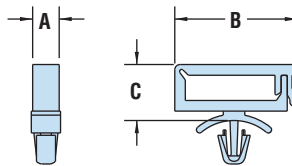

HEYClip™ Lockit™ Cable Holders - Arrowhead Mount

WIRE CAPACITY		PART NO.	DESCRIPTION	OVERALL HEIGHT C		FOOTPRINT A x B		MOUNTING HOLE DIA.		STYLE
in.	mm.			in.	mm.	in.	mm.	in.	mm.	
CH LK Series For Panels up to .063" (1,6 mm) thick										
.11 x .19	2,9 x 4,8	3310	CH LK-49	.19	4,9	.08 x .34	2,0 x 8,7	.063	1,6	1
.15 x .52	3,7 x 13,1	3311	CH LK-90	.35	9,0	.20 x .77	5,0 x 19,6	.138	3,5	2
.19 x .42	4,8 x 10,7	3319	CH LK-106	.42	10,6	.20 x .69	5,0 x 17,4	.187	4,8	
.35 x .42	8,8 x 10,7	3320	CH LK-146	.57	14,6					
.39 x .63	10,0 x 16,1	3321	CH LK-158	.62	15,8	.20 x .88	5,0 x 22,3			
.55 x .64	14,1 x 16,3	3347	CH LK-196	.77	19,6					

Standard color natural. Flame retardant UL 94V-0 material available, consult Heyco.

- Lock securely on closure.
- Self-adjusting Arrowhead Mount protrudes approximately as follows:
 - PN 3310 .06" (1,5 mm)
 - PN 3311 .12" (3,0 mm)
 - PN 3319-3347 .22" (5,6 mm)
- Part Description Key: CH LK-X, where X = Overall Height (mm).

Style 1

Style 2

HEYClip™ Hinged Cable Holder - Adhesive-Back Mount

WIRE CAPACITY		PART NO.	DESCRIPTION	OVERALL HEIGHT C		FOOTPRINT A x B	
in.	mm.			in.	mm.	in.	mm.
CH HA Series							
.50 x 1.25	11,2 x 31,8	3309	CH HA-50-125 GRAY	.75	19,1	.75 x 1.75	19,1 x 44,5
.25 x 1.25	5,6 x 31,8	3395	CH HA-25-125 GRAY	.50	12,7		
.25 x 2.50	12,7 x 63,5	3397	CH HA-25-250 NATURAL	.50	12,7	.75 x 3.00	19,1 x 76,2

Standard color as shown.

- Lock securely and adhere to most clean, dry surfaces.
- Part No. 3309 maximum flat wire height .50" (12,7 mm), width 1.25" (31,8 mm)
- Part No. 3395 maximum flat wire height .25" (6,4 mm), width 1.25" (31,8 mm)
- Part No. 3397 maximum flat wire height .25" (6,4 mm), width 2.50" (63,5 mm)