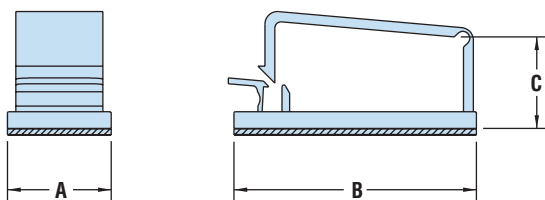

HEYClip™ Lockit™ Cable Holders - Arrowhead Mount

WIRE CAPACITY		PART NO.	DESCRIPTION	OVERALL HEIGHT C		FOOTPRINT A x B		MOUNTING HOLE DIA.		STYLE
in.	mm.			in.	mm.	in.	mm.	in.	mm.	
CH LK Series For Panels up to .063" (1,6 mm) thick										
.11 x .19	2,9 x 4,8	3310	CH LK-49	.19	4,9	.08 x .34	2,0 x 8,7	.063	1,6	1
.15 x .52	3,7 x 13,1	3311	CH LK-90	.35	9,0	.20 x .77	5,0 x 19,6	.138	3,5	2
.19 x .42	4,8 x 10,7	3319	CH LK-106	.42	10,6	.20 x .69	5,0 x 17,4	.187	4,8	
.35 x .42	8,8 x 10,7	3320	CH LK-146	.57	14,6					
.39 x .63	10,0 x 16,1	3321	CH LK-158	.62	15,8	.20 x .88	5,0 x 22,3			
.55 x .64	14,1 x 16,3	3347	CH LK-196	.77	19,6					

Standard color natural. Flame retardant UL 94V-0 material available, consult Heyco.

- Lock securely on closure.
- Self-adjusting Arrowhead Mount protrudes approximately as follows:
 - PN 3310 .06" (1,5 mm)
 - PN 3311 .12" (3,0 mm)
 - PN 3319-3347 .22" (5,6 mm)
- Part Description Key: CH LK-X, where X = Overall Height (mm).

Style 1

Style 2

HEYClip™ Hinged Cable Holder - Adhesive-Back Mount

WIRE CAPACITY		PART NO.	DESCRIPTION	OVERALL HEIGHT C		FOOTPRINT A x B	
in.	mm.			in.	mm.	in.	mm.
CH HA Series							
.50 x 1.25	11,2 x 31,8	3309	CH HA-50-125 GRAY	.75	19,1	.75 x 1.75	19,1 x 44,5
.25 x 1.25	5,6 x 31,8	3395	CH HA-25-125 GRAY	.50	12,7		
.25 x 2.50	12,7 x 63,5	3397	CH HA-25-250 NATURAL	.50	12,7	.75 x 3.00	19,1 x 76,2

Standard color as shown.

- Lock securely and adhere to most clean, dry surfaces.
- Part No. 3309 maximum flat wire height .50" (12,7 mm), width 1.25" (31,8 mm)
- Part No. 3395 maximum flat wire height .25" (6,4 mm), width 1.25" (31,8 mm)
- Part No. 3397 maximum flat wire height .25" (6,4 mm), width 2.50" (63,5 mm)