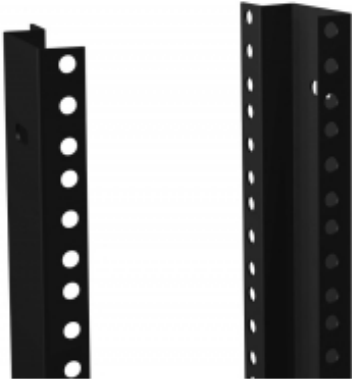

Round Hole Punched Combination Mounting Rail *RCHR*

Series

Use with RCHS and RCHV Series

Features

- RCHS/RCHV rack cabinets ship with two pairs.
- Sold in pairs.
- Finished in rugged black textured powder paint.
- Includes cabinet mounting hardware.
- Rack mounting hardware is sold separately.

Part No.	Use with Cabinet Panel Height	
	Units	Rack Units
RCHR1908	8.75	5U
RCHR1910	10.50	6U
RCHR1914	14.00	8U
RCHR1917	17.50	10U
RCHR1922	22.75	13U
RCHR1928	28.00	16U

Data subject to change without notice