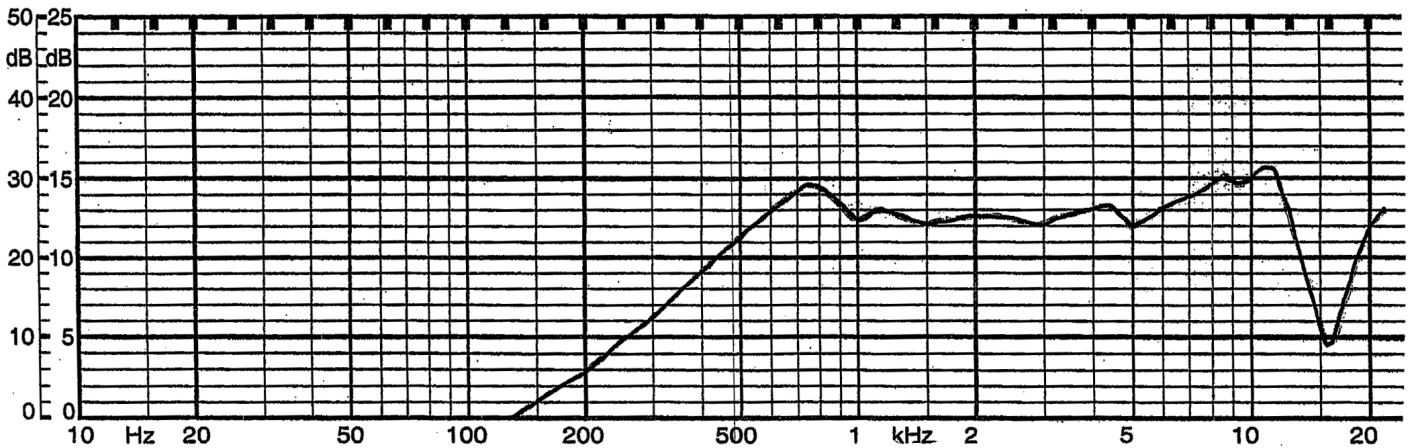

### Specifications

Nominal Size	30 mm		
Impedance	8 Ohm $\pm$ 15%	at	1 KHz 1 V
Resonant frequency	550 Hz $\pm$ 110 Hz	at	1 V
Sound pressure level	86 dB/w $\pm$ 3 dB	1 w 50 cm ave. at	0.8K, 1K, 1.2K, 1.5K Hz
Response	Fo Hz ~ 20 KHz max 10 dB		
Input power	Nominal 1 W	Handling capacity	2 W
Operation	must be normal at program source 1 W		
Buzz, rattle, etc.	must be normal at sine wave 2.83 V		
Magnet	Size: 12.5 x 1.5 mm		
Load test	White noise 1 W	for	24 hours
Heat test	70 $\pm$ 2° C	20-50% R.H.	24 hours
Humidity test	40 $\pm$ 2° C	90-95% R.H.	24 hours

### Frequency Response Curve

Potentiometer range	50 dB
Rectifier	RMS
Lower limit frequency	20 Hz
Wr. speed	100 mm/sec

Zero level 60 dB

REV.	DESCRIPTION	DATE
A	NEW DRAWING	7/3/2007

SPECIFICATIONS:  
 WIRE: UL1007, #28AWG  
 LENGTH: 152mm