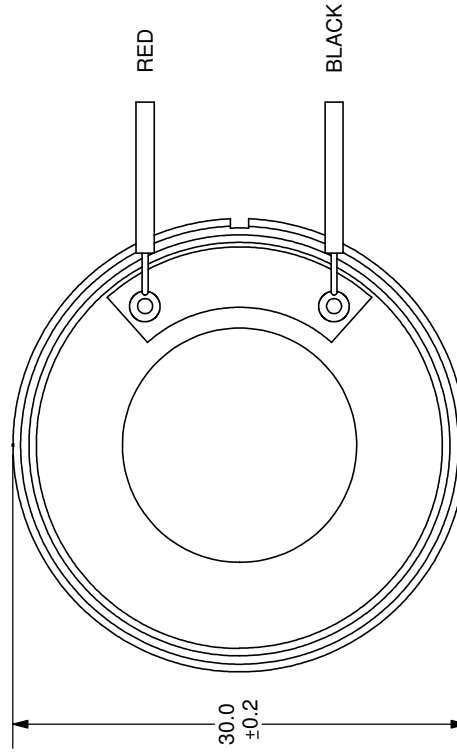

### Specifications

Nominal Size	30 mm		
Impedance	8 Ohm $\pm$ 15%	at	1 KHz 1 V
Resonant frequency	550 Hz $\pm$ 110 Hz	at	1 V
Sound pressure level	86 dB/w $\pm$ 3 dB	1 w 50 cm ave. at	0.8K, 1K, 1.2K, 1.5K Hz
Response	Fo Hz ~ 20 KHz max 10 dB		
Input power	Nominal 1 W	Handling capacity	2 W
Operation	must be normal at program source 1 W		
Buzz, rattle, etc.	must be normal at sine wave 2.83 V		
Magnet	Size: 12.5 x 1.5 mm		
Load test	White noise 1 W	for	24 hours
Heat test	70 $\pm$ 2° C	20-50% R.H.	24 hours
Humidity test	40 $\pm$ 2° C	90-95% R.H.	24 hours

### Frequency Response Curve

Potentiometer range	50 dB
Rectifier	RMS
Lower limit frequency	20 Hz
Wr. speed	100 mm/sec

Zero level 60 dB

REV.	DESCRIPTION	DATE
A	NEW DRAWING	7/3/2007

SPECIFICATIONS:  
 WIRE: UL1007, #28AWG  
 LENGTH: 152mm

TITLE: LOW PROFILE SPEAKER	REV: A
PART NO: CLS0301-L152	UNITS: MM [INCHES]
DRAWN BY: ZRJ	APPROVED BY:
	SCALE: 2:1