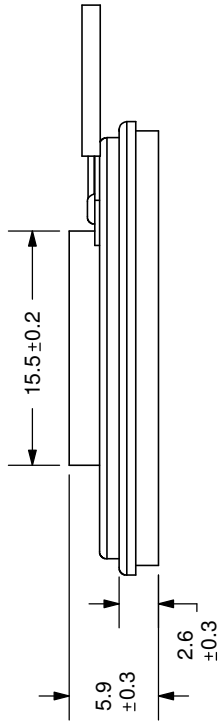

**Part No: CLS0301-L152**

**Date: 7/03/2007**

**Unit: mm**

**Description: speaker**

**Page No: 1 of 2**

### Specifications

Nominal Size	30 mm		
Impedance	8 Ohm $\pm$ 15%	at	1 KHz 1 V
Resonant frequency	550 Hz $\pm$ 110 Hz	at	1 V
Sound pressure level	86 dB/w $\pm$ 3 dB	1 w 50 cm ave. at	0.8K, 1K, 1.2K, 1.5K Hz
Response	Fo Hz ~ 20 KHz max 10 dB		
Input power	Nominal 1 W	Handling capacity	2 W
Operation	must be normal at program source 1 W		
Buzz, rattle, etc.	must be normal at sine wave 2.83 V		
Magnet	Size: 12.5 x 1.5 mm		
Load test	White noise 1 W	for	24 hours
Heat test	70 $\pm$ 2° C	20-50% R.H.	24 hours
Humidity test	40 $\pm$ 2° C	90-95% R.H.	24 hours

### Frequency Response Curve

Potentiometer range	50 dB
Rectifier	RMS
Lower limit frequency	20 Hz
Wr. speed	100 mm/sec

Zero level 60 dB

REV.	DESCRIPTION	DATE
A	NEW DRAWING	7/3/2007

SPECIFICATIONS:  
 WIRE: UL1007, #28AWG  
 LENGTH: 152mm

TITLE: LOW PROFILE SPEAKER	REV: A
PART NO: CLS0301-L152	UNITS: MM [INCHES]
DRAWN BY: ZRJ	APPROVED BY:
	SCALE: 2:1