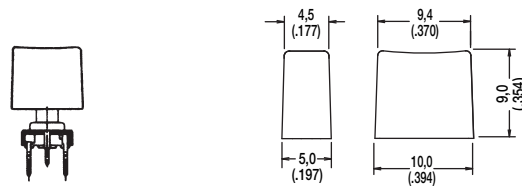

**K01**

**K02**

Dimensions are shown: mm (inches)  
Specifications and dimensions subject to change

# KSA & KSL Series Sealed Tact Switch

**K03**

**K04**

**K05**

**K06**

**K07**

**K08**

**K09**

**B**

**Tactile Switches**

First Angle  
Projection

Dimensions are shown: mm (inches)  
Specifications and dimensions subject to change