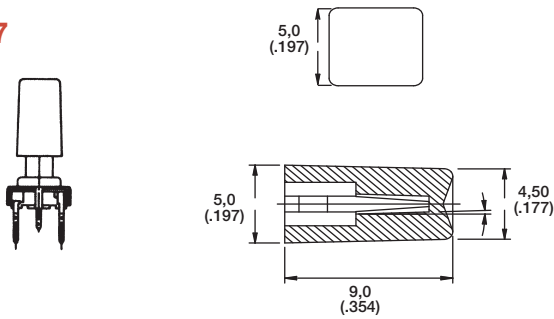

First Angle  
Projection

Dimensions are shown: mm (inches)  
Specifications and dimensions subject to change

**K01**

**K02**

Dimensions are shown: mm (inches)  
Specifications and dimensions subject to change

# KSA & KSL Series Sealed Tact Switch

**K03**

**K04**

**K05**

**K06**

**K07**

**K08**

**K09**

**B**

**Tactile Switches**

First Angle  
Projection

Dimensions are shown: mm (inches)  
Specifications and dimensions subject to change