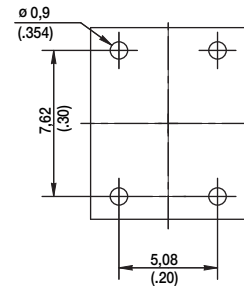

KSA & KSL Series Sealed Tact Switch

INSERTION

M MANUAL (BULK PACKAGING)

PCB LAYOUT

A AUTOMATIC (TUBE PACKAGING, 65 PIECES PER TUBE)

PCB LAYOUT

V VERTICAL

PCB LAYOUT

DIMENSION L

Type	L mm	inch
KSA0V	5,8	.228
KSL0V	11,1	.437

OPERATING FORCE

OPTION CODE	OPERATING FORCE
2	1.3 N (130 grams) 100,000 operations
3	1.3 N (130 grams) 1,000,000 operations
4	3.0 N (300 grams) 100,000 operations
5	5.0 N (500 grams) 100,000 operations
9	3.0 N (300 grams) 500,000 operations

First Angle
Projection

Dimensions are shown: mm (inches)
Specifications and dimensions subject to change