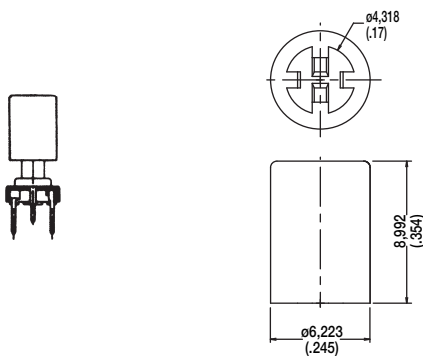

First Angle  
Projection

Dimensions are shown: mm (inches)  
Specifications and dimensions subject to change

**K01**

**K02**

Dimensions are shown: mm (inches)  
Specifications and dimensions subject to change

# KSA & KSL Series Sealed Tact Switch

**K03**

**K04**

**K05**

**K06**

**K07**

**K08**

**K09**

**B**

**Tactile Switches**

First Angle  
Projection

Dimensions are shown: mm (inches)  
Specifications and dimensions subject to change