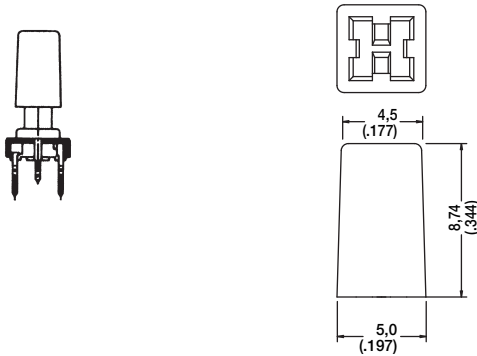

First Angle  
Projection

Dimensions are shown: mm (inches)  
Specifications and dimensions subject to change

**K01**

**K02**

Dimensions are shown: mm (inches)  
Specifications and dimensions subject to change

# KSA & KSL Series Sealed Tact Switch

**K03**

**K04**

**K05**

**K06**

**K07**

**K08**

**K09**

**B**

**Tactile Switches**

First Angle  
Projection

Dimensions are shown: mm (inches)  
Specifications and dimensions subject to change