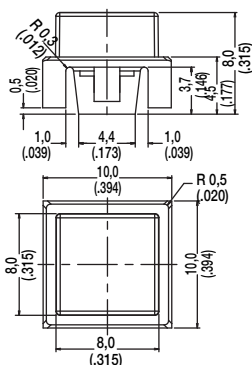

### DIMENSION L

Type	L mm	inch
KSA0V	5,8	.228
KSL0V	11,1	.437

First Angle  
Projection

Dimensions are shown: mm (inches)  
Specifications and dimensions subject to change

**K01**

**K02**

Dimensions are shown: mm (inches)  
Specifications and dimensions subject to change

**B**

**Tactile Switches**

First Angle  
Projection

Dimensions are shown: mm (inches)  
Specifications and dimensions subject to change