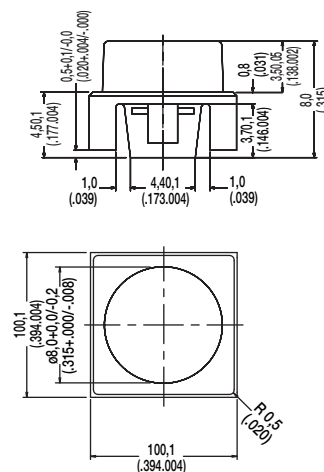

### DIMENSION L

Type	L mm	inch
KSA0V	5,8	.228
KSL0V	11,1	.437

First Angle  
Projection

Dimensions are shown: mm (inches)  
Specifications and dimensions subject to change

**K01**

**K02**

Dimensions are shown: mm (inches)  
Specifications and dimensions subject to change

**B**

**Tactile Switches**

First Angle  
Projection

Dimensions are shown: mm (inches)  
Specifications and dimensions subject to change