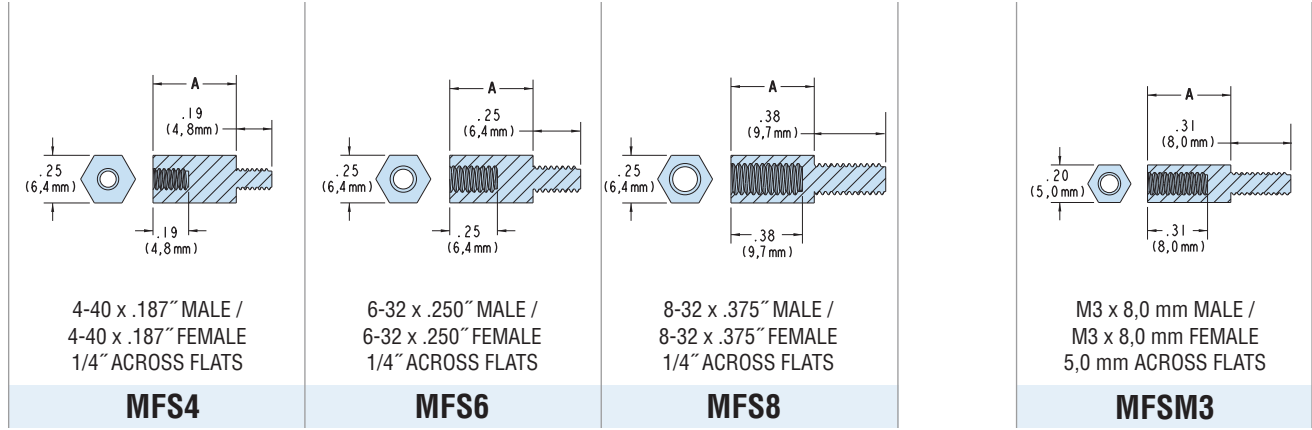

Heyco® Nylon Male/Female Threaded Hex Supports

MFS4		MFS6		MFS8		MFSM3	
Thread Length	Mounting Hole Diameter	Thread Length	Mounting Hole Diameter	Thread Length	Mounting Hole Diameter	Thread Length	Mounting Hole Diameter

	in.	mm.	in.	in.	mm.	in.	mm.	in.	mm.	in.	mm.	
Male end	.187	4,8	4-40	.250	6,4	6-32	.375	9,5	8-32	8,0	.315	M3
Female end	.187	4,8	4-40	.250	6,4	6-32	.375	9,5	8-32	8,0	.315	M3

A	PART NO.	DESCRIPTION	PART NO.	DESCRIPTION	PART NO.	DESCRIPTION	A	PART NO.	DESCRIPTION
in.	Natural		Natural		Natural		mm.	Natural	
.250	11800	MFS4-04	11820	MFS6-04 †	11840	MFS8-04 †	6,0	11859	MFSM3-M06 NEW!
.276	11801	MFS4-04.4					10,0	11860	MFSM3-M10
.312	11802	MFS4-05*	11822	MFS6-05*			12,0	11861	MFSM3-M12
.375	11803	MFS4-06	11823	MFS6-06	11843	MFS8-06 ††	15,0	11862	MFSM3-M15
.437	11804	MFS4-07	11824	MFS6-07	11844	MFS8-07	18,0	11863	MFSM3-M18
.500	11805	MFS4-08	11825	MFS6-08	11845	MFS8-08	20,0	11864	MFSM3-M20
.562	11806	MFS4-09	11826	MFS6-09	11846	MFS8-09	25,0	11865	MFSM3-M25
.600	11807	MFS4-09.6							
.625	11808	MFS4-10	11828	MFS6-10	11848	MFS8-10			
.687			11829	MFS6-11*					
.750	11810	MFS4-12	11830	MFS6-12	11850	MFS8-12			
.875	11811	MFS4-14	11831	MFS6-14	11851	MFS8-14			
.937			11832	MFS6-15					
1.000	11813	MFS4-16	11833	MFS6-16	11853	MFS8-16			
1.125	11814	MFS4-18	11834	MFS6-18	11854	MFS8-18			
1.250	11815	MFS4-20	11835	MFS6-20	11855	MFS8-20			
1.312			11836	MFS6-21					
1.375	11817	MFS4-22	11837	MFS6-22	11857	MFS8-22			
1.500			11839	MFS6-24					
2.000	11818	MFS4-32	11838	MFS6-32	11858	MFS8-32 NEW!			

Standard color natural.
 † Female thread depth is .190" (4,8 mm)
 †† Female thread depth is .200" (5,1 mm)
 * Special order.

Material	Nylon 6/6
Flammability Rating	94V-2
Temperature Range	-40°F (-40°C) to 185°F (85°C)