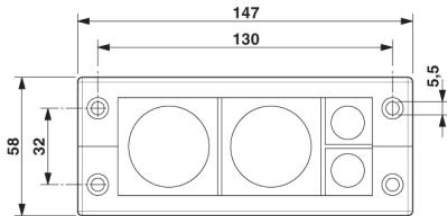

KEL 24/4

Order No.: 3063057

<http://eshop.phoenixcontact.de/phoenix/treeViewClick.do?UID=3063057>

Sealing frame, Length: 147 mm, Width: 58 mm, Height: 17 mm,
Color: black

Commercial data

GTIN (EAN)	 4 046356 300780
sales group	B240
Pack	10 pcs.
Customs tariff	39174000
Catalog page information	Page 685 (CL-2009)

Product description

KEL sealing sleeves, large

Diagrams/Drawings

Dimensioned drawing

Address

PHOENIX CONTACT Inc., USA
586 Fulling Mill Road
Middletown, PA 17057, USA
Phone (800) 888-7388
Fax (717) 944-1625
<http://www.phoenixcon.com>