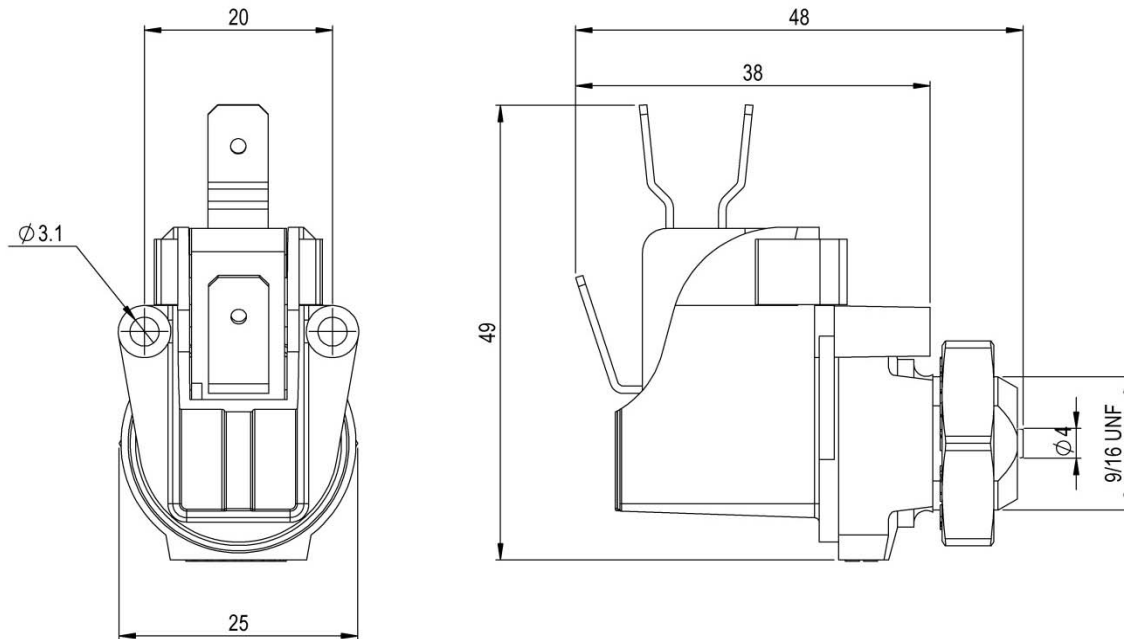

# SPCO Through Panel Momentary Air Switch

## FEATURES:

- Single pole changeover switch
- Electrical rating 16A 250V AC
- Back entry 4mm spout
- Use with 3mm I/D tubing