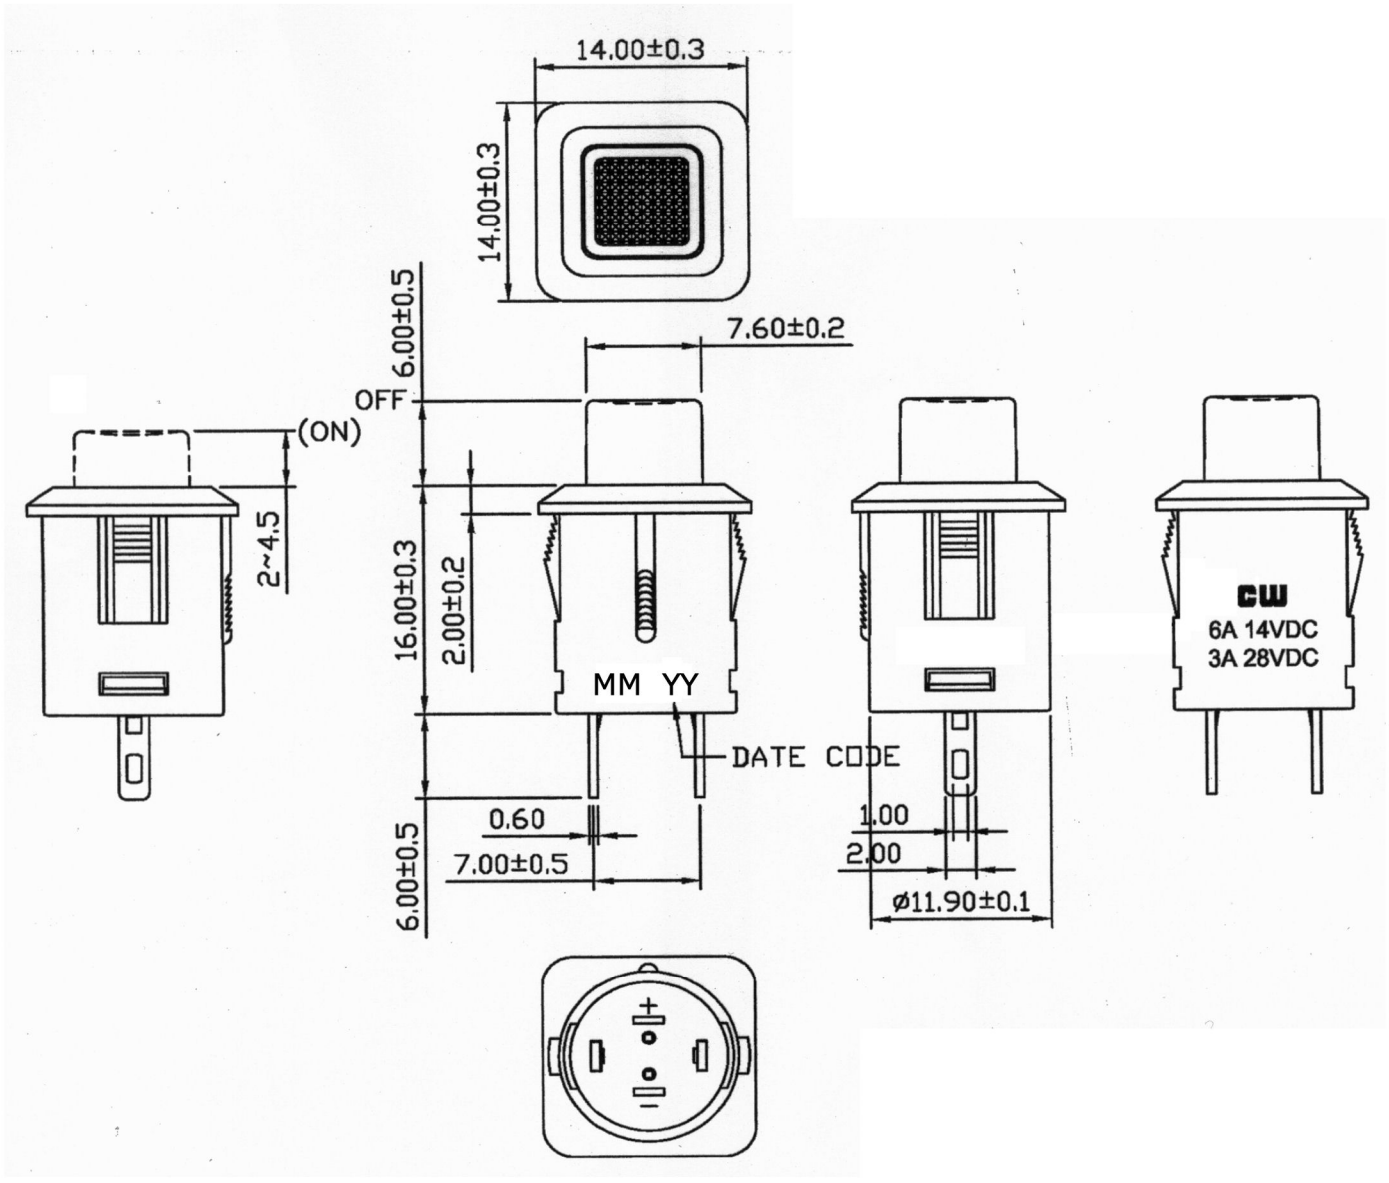

Rating	6A 14V DC, 3A 28V DC		
Contact Resistance	50m ohm max.		
Insulation Resistance	DC 500V 100M ohm min.		
Dielectric Strength	AC 1500V 1 minute		
Operating Temperature	-0° C ~ 55° C		

Cut-Out 0.7 ~ 3.0 mm thk.

BASE COLOR: Black
BUTTON COLOR: Black

RoHS Compliant

CW INDUSTRIES Southampton, Pa. 18966 Tel 215.355.7080/www.cwind.com	Date Drawn: 12/24/09	Rev. 0	Unit: mm	Checked By: G. Guld
	Title: PUSH BUTTON SWITCH		CW P/N: GPB554A05BB	