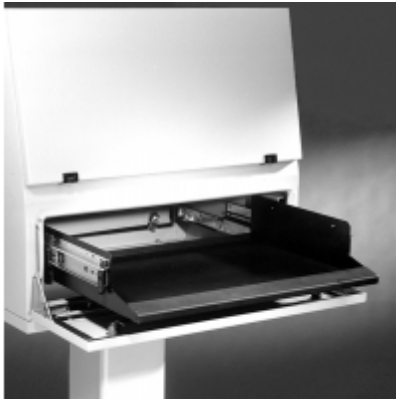

Quality Products. Service Excellence.

Terminal Keyboard Shelf *S2CKS Series*

- Designed specifically for use in Data Terminal.
- Sloped wrist rest provides comfort for operator.
- Locks in place when extended.
- 20" width accommodates standard width keyboards.
- Finished in textured black.
- Slides included.
- Slide-out mouse pad (left or right) included.