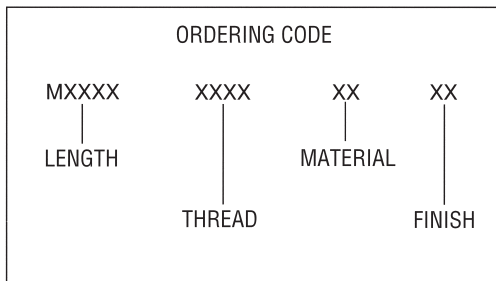

# 6mm ROUND FEMALE STANDOFFS

See page 7M for thread depth chart  
 See page 6M for finish codes  
 For non-standard parts contact Sales Office

LENGTH	PART NO.
3	<b>M1050</b>
4	<b>M1051</b>
5	<b>M1052</b>
6	<b>M1053</b>
7	<b>M1054</b>
8	<b>M1055</b>
9	<b>M1056</b>
10	<b>M1057</b>
11	<b>M1058</b>
12	<b>M1059</b>
13	<b>M1060</b>
14	<b>M1061</b>
15	<b>M1062</b>
16	<b>M1063</b>
17	<b>M1064</b>
18	<b>M1065</b>

LENGTH	PART NO.
19	<b>M1066</b>
20	<b>M1067</b>
21	<b>M1068</b>
22	<b>M1069</b>
23	<b>M1070</b>
24	<b>M1071</b>
25	<b>M1072</b>
28	<b>M1073</b>
31	<b>M1074</b>
34	<b>M1075</b>
37	<b>M1076</b>
40	<b>M1077</b>
43	<b>M1078</b>
46	<b>M1079</b>
49	<b>M1080</b>
52	<b>M1081</b>