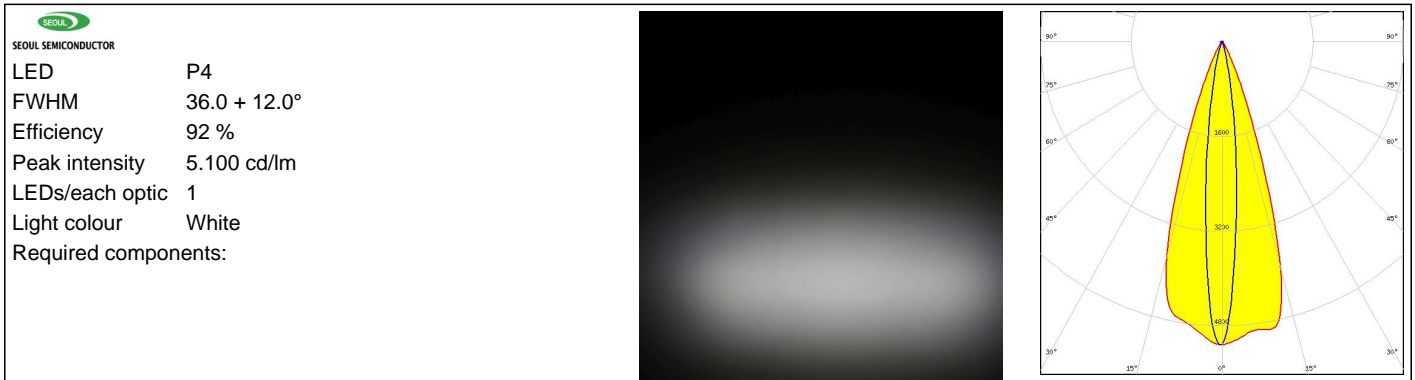

SPUTNIK-Z-O

~35° + 8° oval beam. Assembly with installation tape.

TECHNICAL SPECIFICATIONS:

Dimensions	Ø 26.0 mm
Height	16.2 mm
Fastening	tape
ROHS compliant	yes ⓘ

MATERIAL SPECIFICATIONS:

Component	Type	Material	Colour	Finish
SPUTNIK-Z-O	Single lens	PMMA		
SPUTNIK-TAPE	Tape	PU tape		

ORDERING INFORMATION:

Component		Qty in box	MOQ	MPQ	Box weight (kg)
CA10322_SPUTNIK-Z-O	Single lens	1001	308	77	7.1
» Box size: 480 x 280 x 300 mm					

PHOTOMETRIC DATA (MEASURED):

GENERAL INFORMATION:

NOTE: The typical beam angle will be changed by different color, chip size and chip position tolerance. The typical total beam angle is the full angle measured where the luminous intensity is half of the peak value.