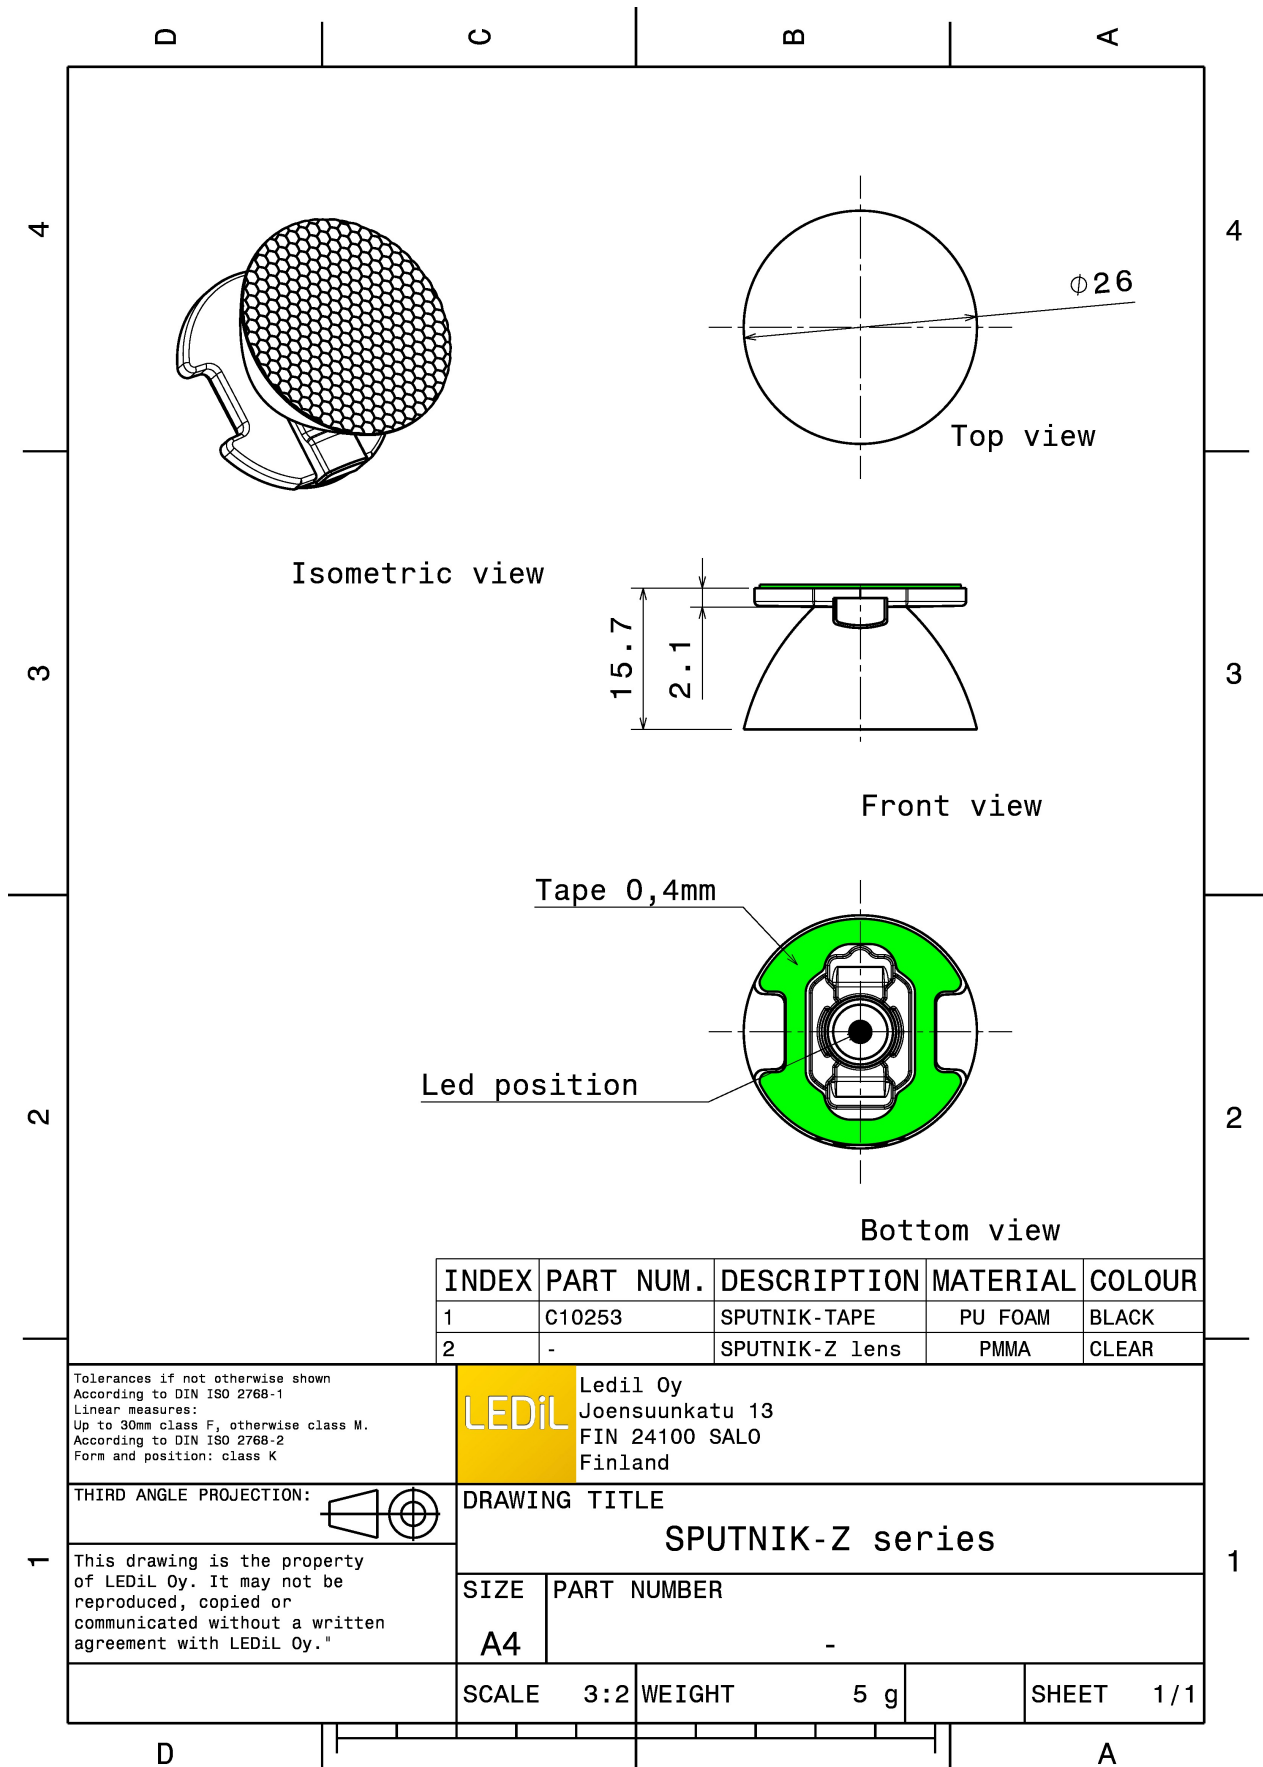

SPUTNIK-Z-O

~35° + 8° oval beam. Assembly with installation tape.

TECHNICAL SPECIFICATIONS:

Dimensions	Ø 26.0 mm
Height	16.2 mm
Fastening	tape
ROHS compliant	yes ⓘ

MATERIAL SPECIFICATIONS:

Component	Type	Material	Colour	Finish
SPUTNIK-Z-O	Single lens	PMMA		
SPUTNIK-TAPE	Tape	PU tape		

ORDERING INFORMATION:

Component		Qty in box	MOQ	MPQ	Box weight (kg)
CA10322_SPUTNIK-Z-O	Single lens	1001	308	77	7.1
» Box size: 480 x 280 x 300 mm					

PHOTOMETRIC DATA (MEASURED):

GENERAL INFORMATION:

NOTE: The typical beam angle will be changed by different color, chip size and chip position tolerance. The typical total beam angle is the full angle measured where the luminous intensity is half of the peak value.