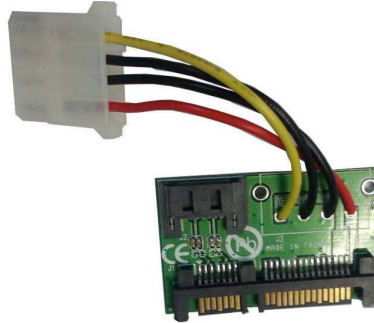

U-Reach SATA DOM to SATA Adapter

Spec	Details
Model	TB1518
Connections	SATA Dom, 4 pin molex to 7+15 pin SATA