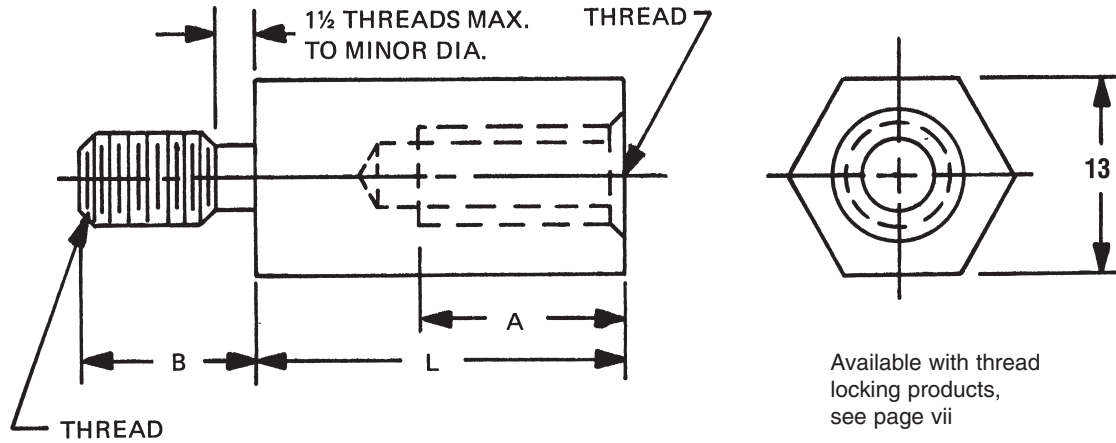

# 13mm HEX MALE-FEMALE STANDOFFS

Available with thread locking products, see page vii

MINIMUM THREAD DEPTH "A"																
THREAD	BODY LENGTH "L"															
	5	6	7	8	9	10	11	12	13	14	15	16	17	18	19	20
M5x0.8	.6	1.6	2.6	3.6	4.6	5.6	6.6	7.6	8.6	9.6	10.6	11.6	12.6			
M6x1			1.2	2.2	3.2	4.2	5.2	6.2	7.2	8.2	9.2	10.2	11.2	12.2	13.2	
M8x1.25				1.5	2.5	3.5	4.5	5.5	6.5	7.5	8.5	9.5	10.5	11.5	12.5	13.5

LENGTH	PART NO.
20	M2275
21	M2276
22	M2277
23	M2278
24	M2279
25	M2280
28	M2281
31	M2282
34	M2283
37	M2284
40	M2285
43	M2286
46	M2287
49	M2288
52	M2289

THREAD	CODE	LENGTH	
		"A"	"B"
M5x0.8	5008	12.7	9.53
M6x1	6010	15.0	12.7
M8x1.25	8012	15.0	12.7