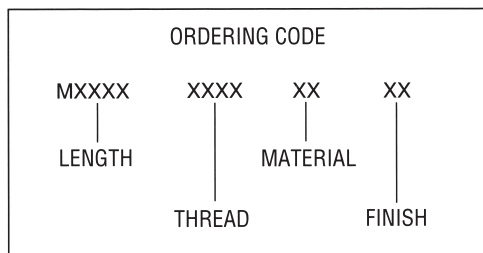

# 13mm HEX MALE-FEMALE STANDOFFS

Available with thread locking products, see page vii

MINIMUM THREAD DEPTH "A"																
THREAD	BODY LENGTH "L"															
	5	6	7	8	9	10	11	12	13	14	15	16	17	18	19	20
M5x0.8	.6	1.6	2.6	3.6	4.6	5.6	6.6	7.6	8.6	9.6	10.6	11.6	12.6			
M6x1			1.2	2.2	3.2	4.2	5.2	6.2	7.2	8.2	9.2	10.2	11.2	12.2	13.2	
M8x1.25				1.5	2.5	3.5	4.5	5.5	6.5	7.5	8.5	9.5	10.5	11.5	12.5	13.5

See page 6M for finish codes  
For non-standard parts contact Sales Office

LENGTH	PART NO.
5	M2260
6	M2261
7	M2262
8	M2263
9	M2264
10	M2265
11	M2266
12	M2267
13	M2268
14	M2269
15	M2270
16	M2271
17	M2272
18	M2273
19	M2274

LENGTH	PART NO.
20	M2275
21	M2276
22	M2277
23	M2278
24	M2279
25	M2280
28	M2281
31	M2282
34	M2283
37	M2284
40	M2285
43	M2286
46	M2287
49	M2288
52	M2289

THREAD	CODE	LENGTH	
		"A"	"B"
M5x0.8	5008	12.7	9.53
M6x1	6010	15.0	12.7
M8x1.25	8012	15.0	12.7