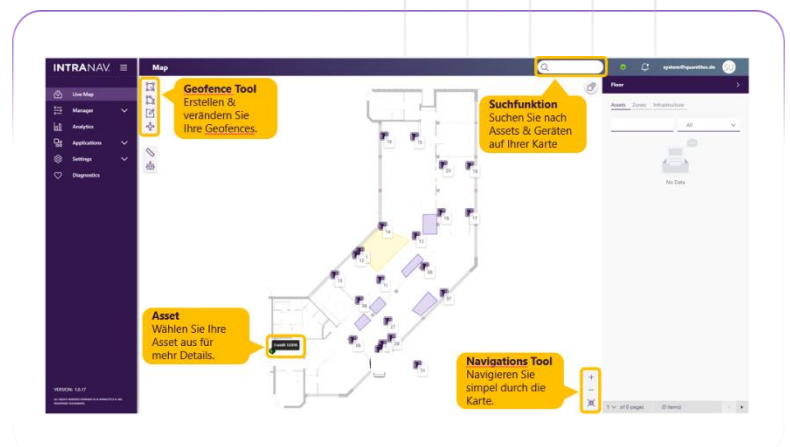

SMART Factory & Warehouse

INTRANAV Industrial Starter Kit

Test our RTLS IoT Solution and have an experience with our **INTRANAV** Digital Twin Suite in the Industry.

Full functionality with the INTRANAV Starter Kit, for professional Real-Time Location Track & Trace

RTLS Digital Twin Plattform Suite

INTRANAV.IO [Industrial Starter Kit] Software Package

- **INTRANAV.IO** with 3 months Trial License
- **INTRANAV** Toolkit
- REST API / MQTT
- Online Documentation

Basis Module

- Live Map Indoor
- Real-Time Location Tracking
- Zone Alerting
- Geofencing for indoor areas
- Up time and utilization
- CSV Data Export

INTRANAV.IO Digital Twin Plattform – Live Map Indoor

Analyse Suite

INTRALYTICS [Industrial Starter Kit] Software Package

Basis Module

- TRAIL Indoor Report
- HEATMAP Report
- ZONE (Retention Time) Report

Use the above mentioned **INTRALYTICS** Dashboards or the **OPEN Dashboard Integration** for 3rd party data visualisation and flows.