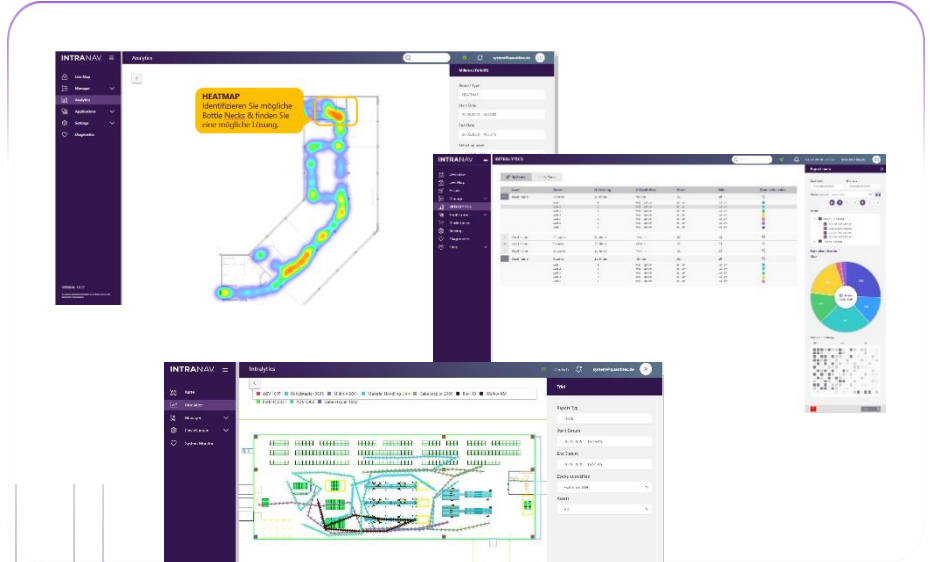

SMART Factory & Warehouse

INTRANAV Industrial Starter Kit

Test our RTLS IoT Solution and have an experience with our **INTRANAV** Digital Twin Suite in the Industry.

Full functionality with the INTRANAV Starter Kit, for professional Real-Time Location Track & Trace

- Live Map Indoor
- Real-Time Location Tracking
- Zone Alerting
- Geofencing for indoor areas
- Up time and utilization
- CSV Data Export

INTRANAV.IO Digital Twin Plattform – Live Map Indoor

Analyse Suite

INTRALYTICS [Industrial Starter Kit] Software Package

Basis Module

- TRAIL Indoor Report
- HEATMAP Report
- ZONE (Retention Time) Report

Use the above mentioned **INTRALYTICS** Dashboards or the **OPEN Dashboard Integration** for 3rd party data visualisation and flows.

INTRALYTICS HEATMAP, ZONE and TRAIL Report

UWB RTLS Hardware

INTRANAV.RTLS [Industrial Starter Kit] Hardware Package

- 4 INTRANAV.RTLS NODEs
- 2 INTRANAV.RTLS AssetTAG Micro
- 2 INTRANAV.RTLS AssetTAG Compact
- INTRANAV.RTLS EdgeUnit (mini)
- 4 Ethernet Cable
- PoE Switch