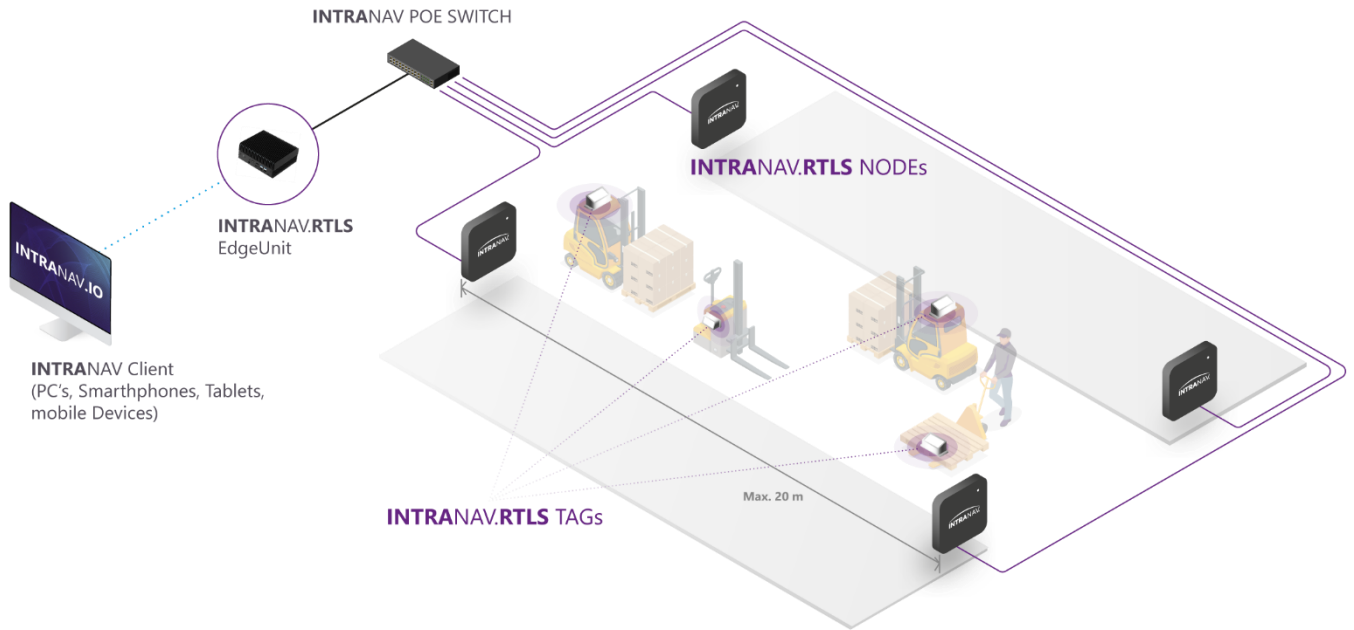

INTRANAV Plug & Play RTLS Installation