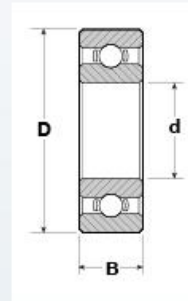

6005-2RS
2 Contact
Seals

Select Retain. Ring

6005-NR
Retaining Ring +
Groove on O.D.

NPB Part No

6005-ZZ

SPECIFICATIONS

Shields	2
Material	Standard SAE 52100 *
Bore \varnothing	25mm .9843" $-.0004$
Outside Diameter \varnothing	47mm 1.8504" $-.0005$
Width \varnothing	12mm .4724" $+.0000/- .0050$
Max Fillet Radius	.024
No. Balls	10
Ball Diameter	1/4
Static Load	1115 lbs.
Dynamic Load	1730 lbs.