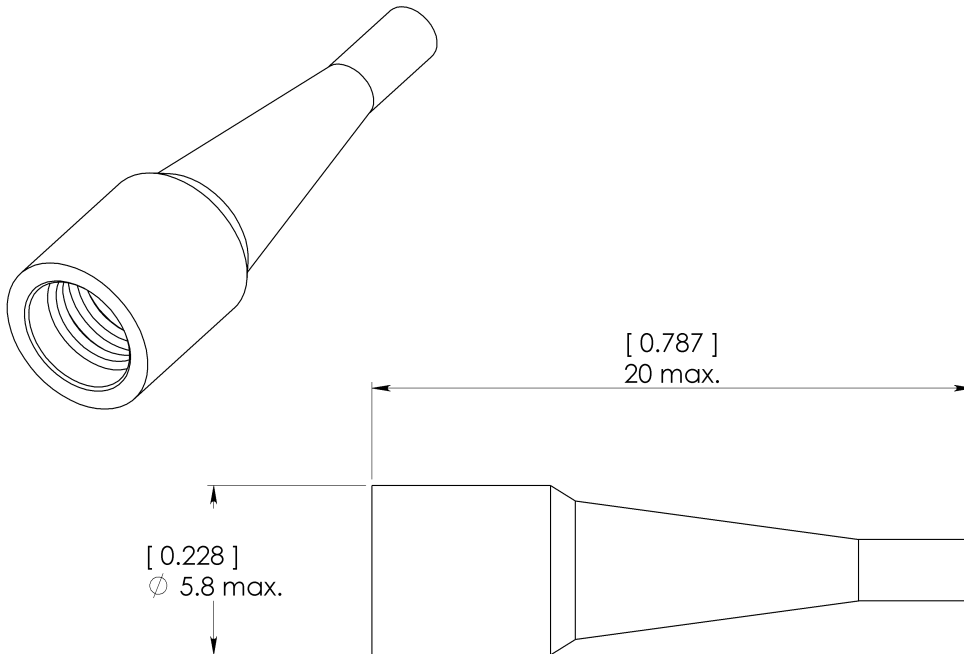

Original dimension in mm [inch]

GENERAL

- Compatible with SC and FC connectors
- Suitable for use with cable sizes Ø 1 mm max.
- Compatible with BELLCORE GR 326 specification (V0, LOI 28 % mini.)
- Color beige.