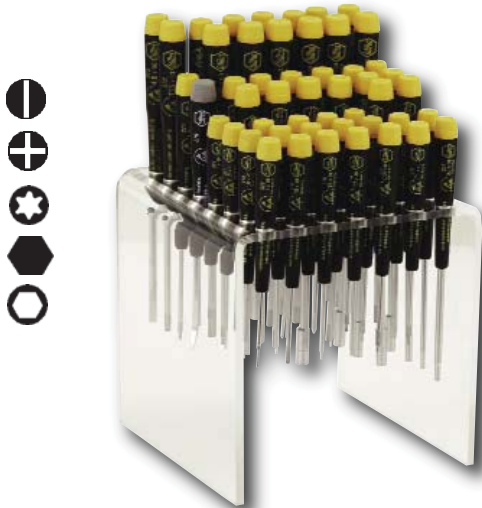

Wiha Precision ESD Safe Chip Lifter

SHOP

279 20 Precision Chip Lifter - ESD Safe
Blade CVM steel, hardened, corrosion resistant finish. Precision handle high quality plastic, Dissipative material.

Item	mm	mm	mm	mm	Inch	lbs.	pkg.
No.	1	3.5	50	145	5.7	.07	1

279 20 ESD Safe dissipative handle

ESD standard
IEC 61340-5-1

920 92 Master Technicians Bench Top Set

Plexiglass frame. Equipped with 50 precision ESD Safe screwdrivers.

Item No.	
920 92	Slotted: .8, 1.0, 1.2, 1.5, 2.0, 2.5, 3.0, 3.5, 4.0mm Phillips: #000, #00, #0, #1 Torx: T1, T2, T3, T4, T5, T6, T7, T8, T9, T10, T15, T20 Metric Hex: .7, .9, 1.3, 1.5, 2.0, 2.5, 3.0, 4.0mm Inch Hex: 1/16, 5/64, 3/32, 7/64, 1/8, 9/64, 5/32" Metric Nut Drivers: 1.5, 2.0, 2.5, 3.0, 3.5, 4.0, 4.5, 5.0, 5.5mm 279 20 Chip Lifter

SHOP

911 18 Rugged Polyester Canvas Storage Pouch
Holds 8 Precision Tools up to 170mm in length. Folding pouch. Has security flaps and velcro closer.

Item	Size	lbs.	pkg.
No.			
911 18	14 1/2" W x 7 3/4" L	.13	1

*Metric dimensions actual - Inch dimensions approximate

SHOP

271 Ceramic Phillips Screwdriver, With Wiha-Precision Handle, Out of Anti-static Plastic. Blade special ceramic, anti-static, antimagnetic, for correct adjusting in high frequency areas.