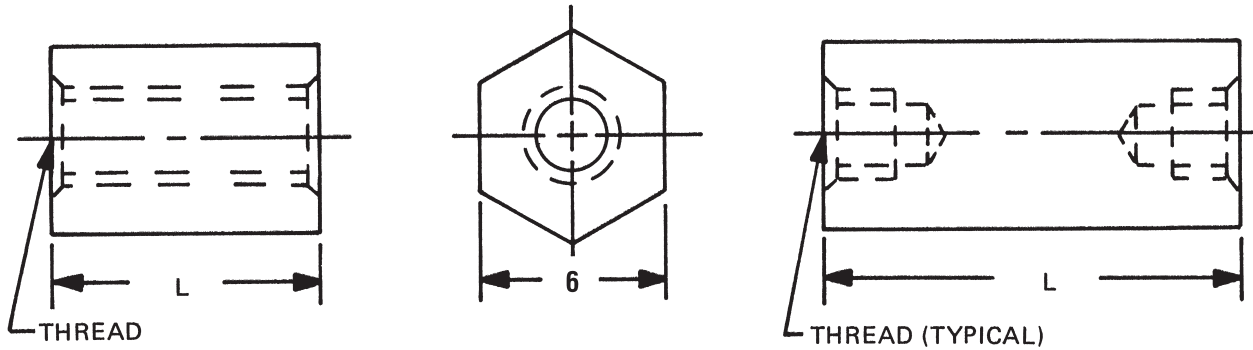

6mm HEX FEMALE STANDOFFS

See page 7M for thread depth chart
 See page 6M for finish codes
 For non-standard parts contact Sales Office

LENGTH	PART NO.
3	M1300
4	M1301
5	M1302
6	M1303
7	M1304
8	M1305
9	M1306
10	M1307
11	M1308
12	M1309
13	M1310
14	M1311
15	M1312
16	M1313
17	M1314
18	M1315

LENGTH	PART NO.
19	M1316
20	M1317
21	M1318
22	M1319
23	M1320
24	M1321
25	M1322
28	M1323
31	M1324
34	M1325
37	M1326
40	M1327
43	M1328
46	M1329
49	M1330
52	M1331

THREAD	CODE
M3x0.5	3005
M3.5x0.6	3506
M4x0.7	4007