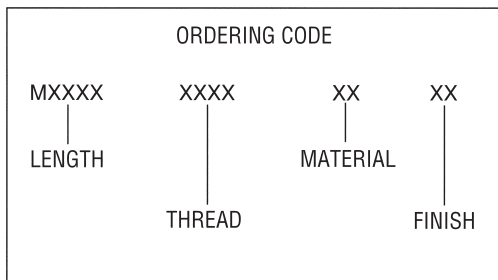

6mm HEX FEMALE STANDOFFS

See page 7M for thread depth chart
 See page 6M for finish codes
 For non-standard parts contact Sales Office

LENGTH	PART NO.
3	M1300
4	M1301
5	M1302
6	M1303
7	M1304
8	M1305
9	M1306
10	M1307
11	M1308
12	M1309
13	M1310
14	M1311
15	M1312
16	M1313
17	M1314
18	M1315

LENGTH	PART NO.
19	M1316
20	M1317
21	M1318
22	M1319
23	M1320
24	M1321
25	M1322
28	M1323
31	M1324
34	M1325
37	M1326
40	M1327
43	M1328
46	M1329
49	M1330
52	M1331

THREAD	CODE
M3x0.5	3005
M3.5x0.6	3506
M4x0.7	4007