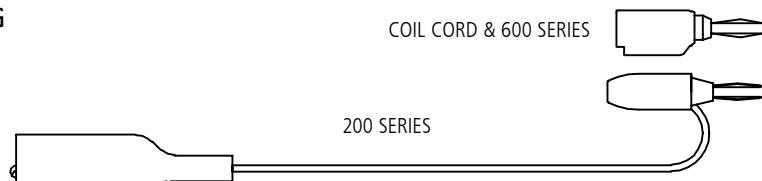

ALLIGATOR CLIP: See selected gator model.

ALLIGATOR CLIP TO LEAD ONLY . . . NO INTERFACE

Gator Model	Wire Guage	Part Number
Standard	22 AWG PVC	293 -(length)-(color)
Standard	18 AWG PVC	693 -(length)-(color)
Miniature	22 AWG PVC	293M -(length)-(color)
Miniature	18 AWG PVC	693M -(length)-(color)
Coil cord, add C after part no. (Ex. 693C)		

ALLIGATOR CLIP: See selected gator model.

ALLIGATOR CLIP TO STANDARD BANANA PLUG

Gator Model	Wire Guage	Part Number
Standard	22 AWG PVC	280 -(length)-(color)
Standard	18 AWG PVC	680 -(length)-(color)
Miniature	22 AWG PVC	280M -(length)-(color)
Miniature	18 AWG PVC	680M -(length)-(color)
Coil cord, add C after part no. (Ex. 280C)		

ALLIGATOR CLIP: See selected gator model.
STANDARD BANANA PLUG: See Part No. 9202.

ALLIGATOR CLIP TO STANDARD STACKING BANANA PLUG

Gator Model	Wire Guage	Part Number
Standard	22 AWG PVC	281 -(length)-(color)
Standard	18 AWG PVC	681 -(length)-(color)
Miniature	22 AWG PVC	281M -(length)-(color)
Miniature	18 AWG PVC	681M -(length)-(color)
Coil cord, add C after part no. (Ex. 681MC)		