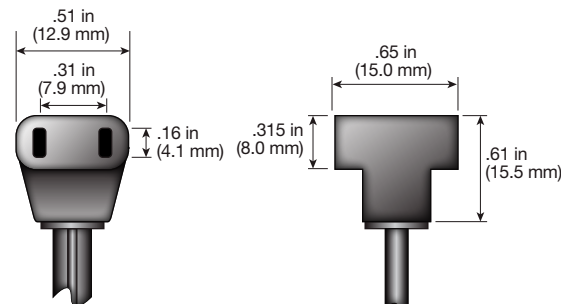

# Fan Cord Specifications

Power cords come in the following four standard plug styles. All power cords come in the following standard lengths, but custom sizes are available. All cords are manufactured using 18 AWG cordage rated at 105°C, 300 volts.

PART NUMBER	CORD LENGTH	
	mm	inches
<b>07100-12</b>	305	12
<b>07100-24</b>	610	24
<b>07100-36</b>	915	36
<b>07100-40</b>	1016	40
<b>07100-50</b>	1270	50
<b>07100-60</b>	1524	60
<b>07100-80</b>	2032	80

PART NUMBER	CORD LENGTH	
	mm	inches
<b>07145-12</b>	305	12
<b>07145-24</b>	610	24
<b>07145-36</b>	915	36
<b>07145-40</b>	1016	40
<b>07145-50</b>	1270	50
<b>07145-60</b>	1524	60
<b>07145-80</b>	2032	80

PART NUMBER	CORD LENGTH	
	mm	inches
<b>07190-12</b>	305	12
<b>07190-24</b>	610	24
<b>07190-36</b>	915	36
<b>07190-40</b>	1016	40
<b>07190-50</b>	1270	50
<b>07190-60</b>	1524	60
<b>07190-80</b>	2032	80