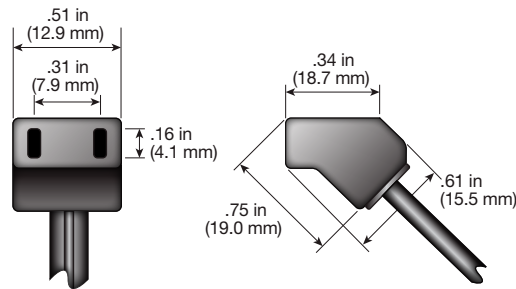

# Fan Cord Specifications

Power cords come in the following four standard plug styles. All power cords come in the following standard lengths, but custom sizes are available. All cords are manufactured using 18 AWG cordage rated at 105°C, 300 volts.

PART NUMBER	CORD LENGTH	
	mm	inches
<b>07100-12</b>	305	12
<b>07100-24</b>	610	24
<b>07100-36</b>	915	36
<b>07100-40</b>	1016	40
<b>07100-50</b>	1270	50
<b>07100-60</b>	1524	60
<b>07100-80</b>	2032	80

PART NUMBER	CORD LENGTH	
	mm	inches
<b>07145-12</b>	305	12
<b>07145-24</b>	610	24
<b>07145-36</b>	915	36
<b>07145-40</b>	1016	40
<b>07145-50</b>	1270	50
<b>07145-60</b>	1524	60
<b>07145-80</b>	2032	80

PART NUMBER	CORD LENGTH	
	mm	inches
<b>07190-12</b>	305	12
<b>07190-24</b>	610	24
<b>07190-36</b>	915	36
<b>07190-40</b>	1016	40
<b>07190-50</b>	1270	50
<b>07190-60</b>	1524	60
<b>07190-80</b>	2032	80