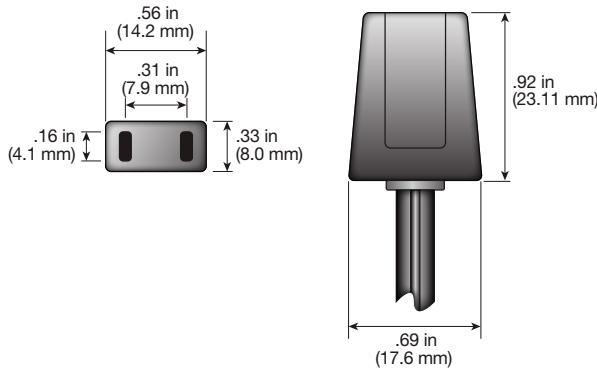

# Fan Cord Specifications

Power cords come in the following four standard plug styles. All power cords come in the following standard lengths, but custom sizes are available. All cords are manufactured using 18 AWG cordage rated at 105°C, 300 volts.

PART NUMBER	CORD LENGTH	
	mm	inches
<b>07100-12</b>	305	12
<b>07100-24</b>	610	24
<b>07100-36</b>	915	36
<b>07100-40</b>	1016	40
<b>07100-50</b>	1270	50
<b>07100-60</b>	1524	60
<b>07100-80</b>	2032	80

PART NUMBER	CORD LENGTH	
	mm	inches
<b>07145-12</b>	305	12
<b>07145-24</b>	610	24
<b>07145-36</b>	915	36
<b>07145-40</b>	1016	40
<b>07145-50</b>	1270	50
<b>07145-60</b>	1524	60
<b>07145-80</b>	2032	80

PART NUMBER	CORD LENGTH	
	mm	inches
<b>07190-12</b>	305	12
<b>07190-24</b>	610	24
<b>07190-36</b>	915	36
<b>07190-40</b>	1016	40
<b>07190-50</b>	1270	50
<b>07190-60</b>	1524	60
<b>07190-80</b>	2032	80