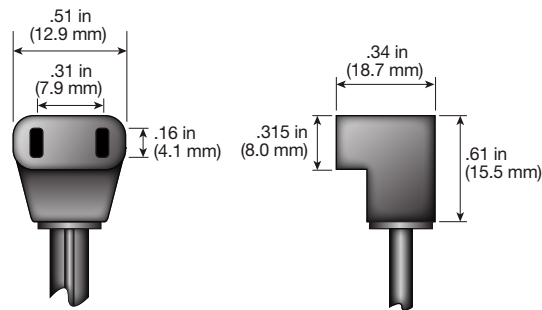

# Fan Cord Specifications

Power cords come in the following four standard plug styles. All power cords come in the following standard lengths, but custom sizes are available. All cords are manufactured using 18 AWG cordage rated at 105°C, 300 volts.

PART NUMBER	CORD LENGTH	
	mm	inches
<b>07100-12</b>	305	12
<b>07100-24</b>	610	24
<b>07100-36</b>	915	36
<b>07100-40</b>	1016	40
<b>07100-50</b>	1270	50
<b>07100-60</b>	1524	60
<b>07100-80</b>	2032	80

PART NUMBER	CORD LENGTH	
	mm	inches
<b>07145-12</b>	305	12
<b>07145-24</b>	610	24
<b>07145-36</b>	915	36
<b>07145-40</b>	1016	40
<b>07145-50</b>	1270	50
<b>07145-60</b>	1524	60
<b>07145-80</b>	2032	80

PART NUMBER	CORD LENGTH	
	mm	inches
<b>07190-12</b>	305	12
<b>07190-24</b>	610	24
<b>07190-36</b>	915	36
<b>07190-40</b>	1016	40
<b>07190-50</b>	1270	50
<b>07190-60</b>	1524	60
<b>07190-80</b>	2032	80