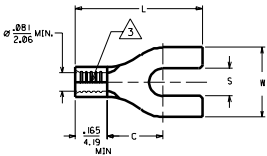

1. NOTES:
   1. MATERIAL: COPPER .031/(.79) THICK.
   2. PLATING: ELECTRO-TIN.
   3. BRAZED SEAM.
   4. ALL DIMENSIONS IN INCHES/(MM).

CUSTOMER DRAWING

VOIDS BB-CD-303-02 ETC 999-0955 1999/11/12 HEB	
LTR.	REVISIONS