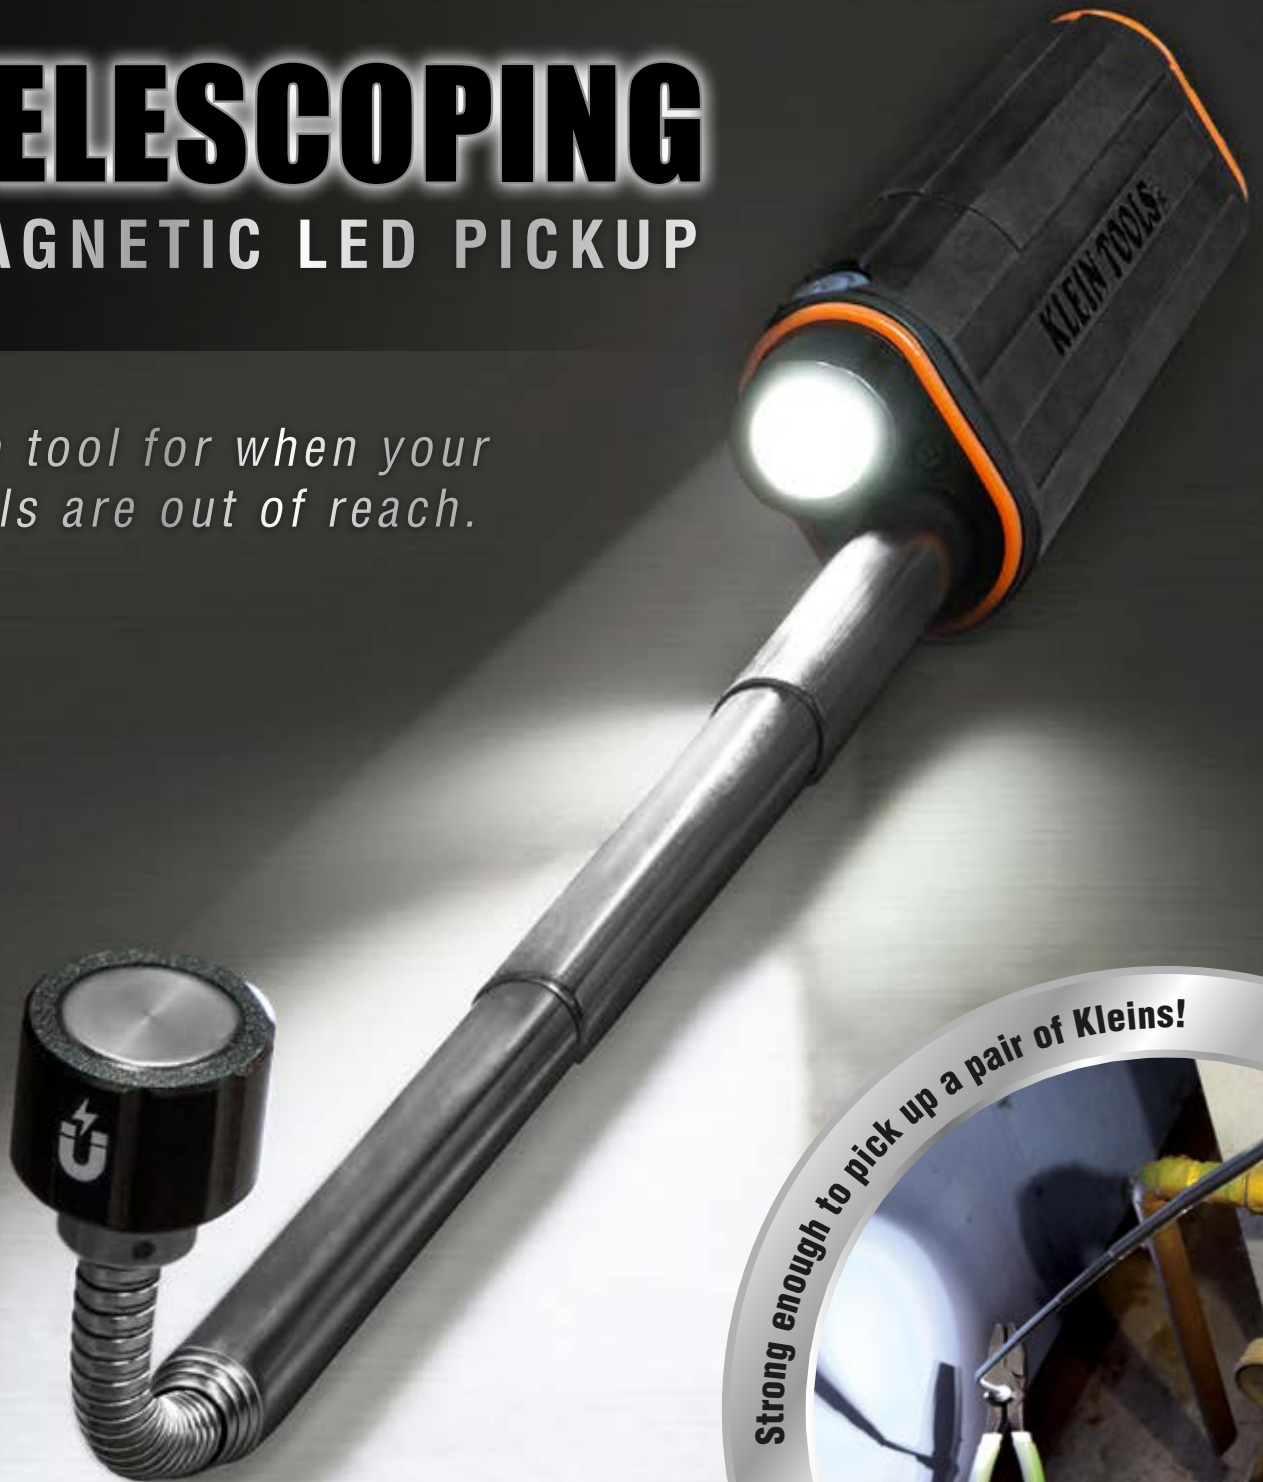

TELESCOPING MAGNETIC LED PICKUP

*The tool for when your
tools are out of reach.*

Strong enough to pick up a pair of Kleins!

**KLEIN
TOOLS** 
For Professionals... Since 1857™

TELESCOPING MAGNETIC LED PICKUP

Klein's new Telescoping LED Pickup Tool allows you to retrieve any magnetic tool or part—the ones that always seem to drop out of reach. The telescoping arm extends almost two feet, and the gooseneck end allows you to reach around into the tough spots. When you're in low light, the LED provides light to guide you to your tool and back. The Telescoping Magnetic LED Pickup allows you to reclaim your dropped tools, making this a must for your tool bag.

2 X AAA ALKALINE BATTERIES (INCLUDED)

MAGNETIC HEAD WITH
2 LB (.9 KG) PICKUP STRENGTH

22" (559 MM)
TELESCOPING
ARM

Cat. No.	UPC 0-92644+	Description	Dimensions
56027	56027-9	Telescoping Magnetic LED Pickup Tool	6.25" x 1.6" x 1.2" (159 x 41 x 31 mm)