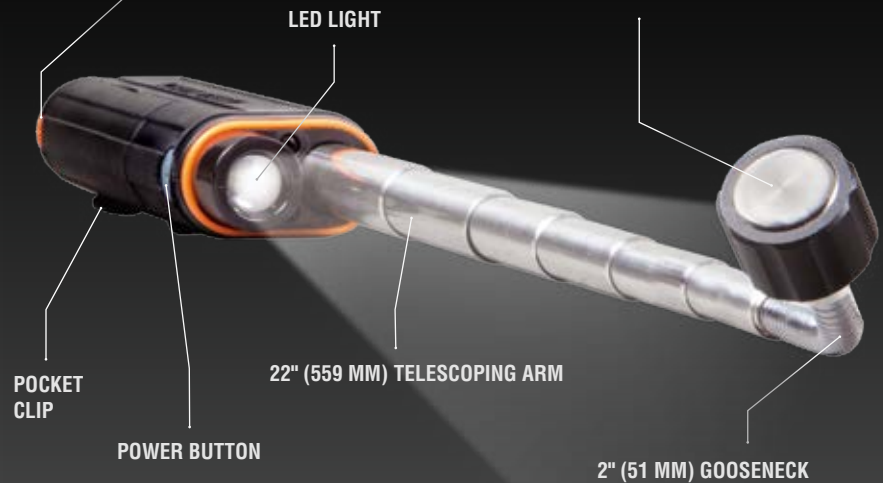

TELESCOPING MAGNETIC LED PICKUP

*The tool for when your
tools are out of reach.*

Strong enough to pick up a pair of Kleins!

**KLEIN
TOOLS** 
For Professionals... Since 1857™

TELESCOPING MAGNETIC LED PICKUP

Klein's new Telescoping LED Pickup Tool allows you to retrieve any magnetic tool or part—the ones that always seem to drop out of reach. The telescoping arm extends almost two feet, and the gooseneck end allows you to reach around into the tough spots. When you're in low light, the LED provides light to guide you to your tool and back. The Telescoping Magnetic LED Pickup allows you to reclaim your dropped tools, making this a must for your tool bag.

2 X AAA ALKALINE BATTERIES (INCLUDED)

MAGNETIC HEAD WITH
2 LB (.9 KG) PICKUP STRENGTH

22" (559 MM)
TELESCOPING
ARM

Cat. No.	UPC 0-92644+	Description	Dimensions
56027	56027-9	Telescoping Magnetic LED Pickup Tool	6.25" x 1.6" x 1.2" (159 x 41 x 31 mm)