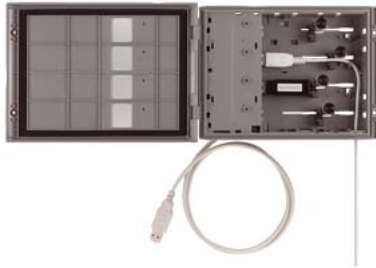

Industrial USB hub 4 with 4 USB 2.0 sockets, for access to the USB interface of a installed device, without opening the control cabinet, Mounting onto standard rail possible, suitable for Standard USB interfaces Further information, Quantity and content: see technical data

General information	
Product type designation	Industrial USB Hub 4
Installation type/mounting	
Rail mounting	Yes; Standard - DIN rail
Mounting in landscape format possible	Yes
Supply voltage	
Type of supply voltage	24 V DC
Rated value (DC)	24 V
permissible range, lower limit (DC)	20.4 V
permissible range, upper limit (DC)	28.8 V
Interfaces	
Number of USB interfaces	4; Type USB 2.0, 500 mA each; e.g. connection of mouse, keyboard, printer, USB stick, USB IPC flash drive
Standards, approvals, certificates	
CE mark	Yes
cULus	Yes; UL for US, UL for Canada
RCM (formerly C-TICK)	Yes; C-Tick
KC approval	No
Suitable for safety functions	No
Ambient conditions	
Ambient temperature during operation	
<ul style="list-style-type: none"> • Operation (vertical installation) <ul style="list-style-type: none"> — For vertical installation, min. 0 °C — For vertical installation, max. 50 °C 	
Ambient temperature during storage/transportation	
<ul style="list-style-type: none"> • min. -20 °C • max. 60 °C 	
Relative humidity	
<ul style="list-style-type: none"> • Operation, max. 90 % 	
Mechanics/material	
Enclosure material (front) <ul style="list-style-type: none"> • Plastic 	Yes
Dimensions	
Width of the housing front	212 mm
Height of housing front	156 mm
Overall depth	50 mm
Weights	