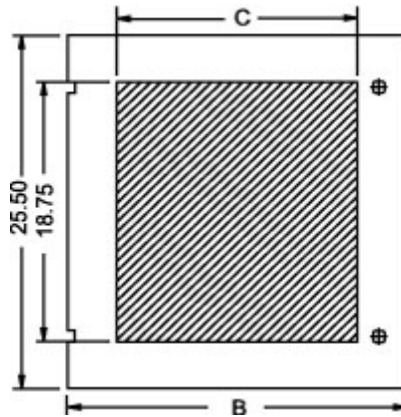

Quality Products. Service Excellence.

Base Window Door S2CBWD Series

- Maintains the NEMA rating of the enclosure.
- Constructed of 14 gauge steel and lexan window.
- Easy field installation.
- Available for the 4 base widths.
- On 2 door units, a window can be installed on one side only.
- Available in light gray and stainless steel.

RAL 7035 Light Gray Part No.	Stainless Steel Part No.	Fits Base Width	B	C
2CLBW24	2CSBW24	24.00	23.75	16.75
2CLBW36	2CSBW36	36.00	35.75	28.75
2CLBW48	2CSBW48	48.00	23.75	16.75
2CLBW60	2CSBW60	60.00	29.75	22.75