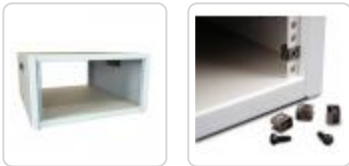

Quality Products. Service Excellence.

Instrument Rack Cabinet *RCBS Series*

600 lbs (272 kg) Weight Capacity

The RCBS has been the industry standard for desktop audio and test/measurement applications for over four decades. Fixed-depth rack rails recessed 0.375" at the front and rear are included in the completely welded frame.

Features

- Constructed in 16-gauge welded steel.
- The fixed-depth mounting rails have EIA spaced classic round holes for clip-nut use.
 - Includes a starter pack **CLPKIT1032-10** clip nuts and rack screws.
- Includes side lifting handles and scuff-resistant raised rubber feet for easier repositioning.
- Finished in textured RAL9005 black or RAL 7035 light gray powder paint.
- 600 lbs (272 kg) **load rating**.
- TAA-compliant for GSA Schedule purchases.
- RoHS Compliant.
- Manufactured in North America within an ISO 9001:2015 certified facility.

Accessories

- Rack Shelves
- Rack Panels
- PDUs and Outlet Strips
- 10-32 Mounting Screw and Clip Nut Combo-Pack

Part No.	Part No.	Overall Dimensions			Rack Units	Usable Mounting Dimensions		Similar Size Part No.
		Height	Width	Depth		Height	Depth	
Black	RAL 7035 Light Gray							
RCBS1900313BK1	RCBS1900313LG1	5.50	21.00	13.00	2U	3.50	12.38	
RCBS1900513BK1	RCBS1900513LG1	7.25	21.00	13.00	3U	5.25	12.38	
RCBS1900713BK1	RCBS1900713LG1	9.00	21.00	13.00	4U	7.00	12.38	