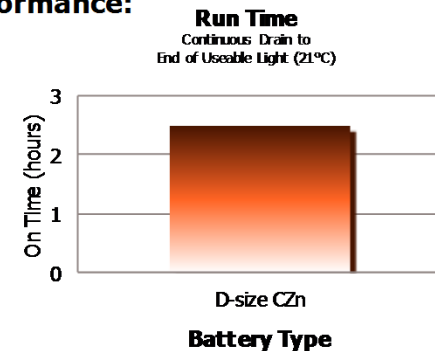

Performance:

Tested according to ANSI/NEMA FL 1 Standards.

Important Notice

This datasheet contains information specific to products manufactured at the time of its publication
Contents herein do not constitute a warranty
©Energizer / All Rights Reserved