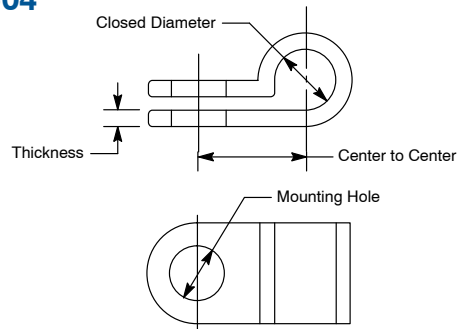

CC-04

Color Code Chart

0	Black	9	Natural

Cable Clamps (100 per bag)

	NTE Type No.	Screw Size	Width (in. / mm)	Thickness (in. / mm)	Closed Diameter (in. / mm)	Center to Center (in. / mm)	Overall Length (in. / mm)	Diag No.
NEW	04-SACL125x	#6	.377 / 9.57	.046 / 1.16	.082 / 2.08	.314 / 7.97	.800 / 20.32	CC-04
NEW	04-SACL187x	#6	.377 / 9.57	.049 / 1.24	.151 / 3.83	.362 / 9.19	.867 / 22.02	CC-04
NEW	04-SACL250x	#6	.396 / 10.05	.049 / 1.24	.205 / 5.20	.409 / 10.38	.900 / 22.86	CC-04
NEW	04-SACL312x	#6	.396 / 10.05	.049 / 1.24	.256 / 6.50	.440 / 11.17	.982 / 24.94	CC-04
NEW	04-SACL375x	#10	.486 / 12.34	.057 / 1.44	.352 / 8.94	.492 / 12.49	1.117 / 28.37	CC-04
NEW	04-SACL500x	#10	.486 / 12.34	.057 / 1.44	.470 / 11.93	.582 / 14.78	1.233 / 31.31	CC-04
NEW	04-SACL625x	#10	.486 / 12.34	.060 / 1.52	.564 / 14.32	.622 / 15.79	1.335 / 33.90	CC-04
NEW	04-SACL750x	#10	.469 / 11.91	.060 / 1.52	.693 / 17.60	.708 / 17.98	1.460 / 37.08	CC-04
NEW	04-SACL875x	#10	.469 / 11.91	.057 / 1.44	.813 / 20.65	.767 / 19.48	1.577 / 40.05	CC-04
NEW	04-SACL1000x	#10	.469 / 11.91	.057 / 1.44	.890 / 22.60	.820 / 20.82	1.684 / 42.77	CC-04
NEW	04-SACL1250x	#10	.469 / 11.91	.065 / 1.65	1.126 / 28.60	.940 / 23.87	2.000 / 50.80	CC-04
NEW	04-SACL1500x	#10	.486 / 12.34	.060 / 1.52	1.440 / 36.57	.980 / 24.89	2.168 / 55.06	CC-04

Note 1. Replace "x" in device number with corresponding color code from the "Color Code Chart".