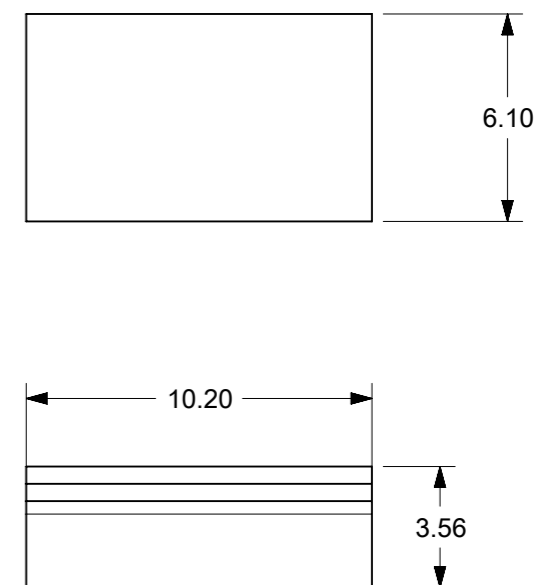

PICK AND PLACE CAP DIMENSIONS

KEEP OUT ZONE FOR CKT 04, 06 and 08  
AS CAP DIM IS LARGER THAN PART DIM

|   |        |   |            |  |                 |          |          |  |              |
|---|--------|---|------------|--|-----------------|----------|----------|--|--------------|
| THIS DRAWING CONTAINS INFORMATION THAT IS PROPRIETARY TO MOLEX ELECTRONIC TECHNOLOGIES, LLC AND SHOULD NOT BE USED WITHOUT WRITTEN PERMISSION |        |   |            |  |                 |          |          |  |              |
| DIMENSION UNITS   | SCALE  | CURRENT REV DESC:   |            |  |                 |          |          |  |              |
| mm  | 5:1    | <div style="text-align: right; font-size: 24pt; font-weight: bold;">molex</div> CGRID HEADER ASSY VERTICAL DUAL ROW SMT<br>PRODUCT CUSTOMER DRAWING |            |  |                 |          |          |  |              |
| GENERAL TOLERANCES (UNLESS SPECIFIED)   |        |   |            |  |                 |          |          |  |              |
| ANGULAR TOL   | ± °    |   |            |  |                 |          |          |  |              |
| 4 PLACES  | ±      |   |            |  |                 |          |          |  |              |
| 3 PLACES  | ±      |   |            |  |                 |          |          |  |              |
| 2 PLACES  | ± 0.13 | EC NO: 708027   | 2021/11/19 |  | DOCUMENT NUMBER |          |          |  |              |
| 1 PLACE   | ± 0.25 | DRWN: DANUSA  | 2022/05/25 |  | 713080000-SD    |          |          |  |              |
| 0 PLACES  | ± 0.0  | CHK'D: DANUSA   | 2022/06/16 |  | DOC TYPE        | DOC PART | REVISION |  |              |
| DRAFT WHERE APPLICABLE MUST REMAIN WITHIN DIMENSIONS  |        | APPR: MRAMAKRISHNA  | 2022/06/16 |  | PSD             | 000      | A8       |  |              |
| THIRD ANGLE PROJECTION  |        | INITIAL REVISION:   | 2017/09/07 |  | MATERIAL NUMBER |          | CUSTOMER |  | SHEET NUMBER |
| DRAWING   |        | DRWN: KSAMIEC   | 2018/07/03 |  | 71308           |          |          |  | 2 OF 10      |
| SERIES  |        | APPR: FSMITH  |            |  |                 |          |          |  |              |
| A3-SIZE   |        |   |            |  |                 |          |          |  |              |