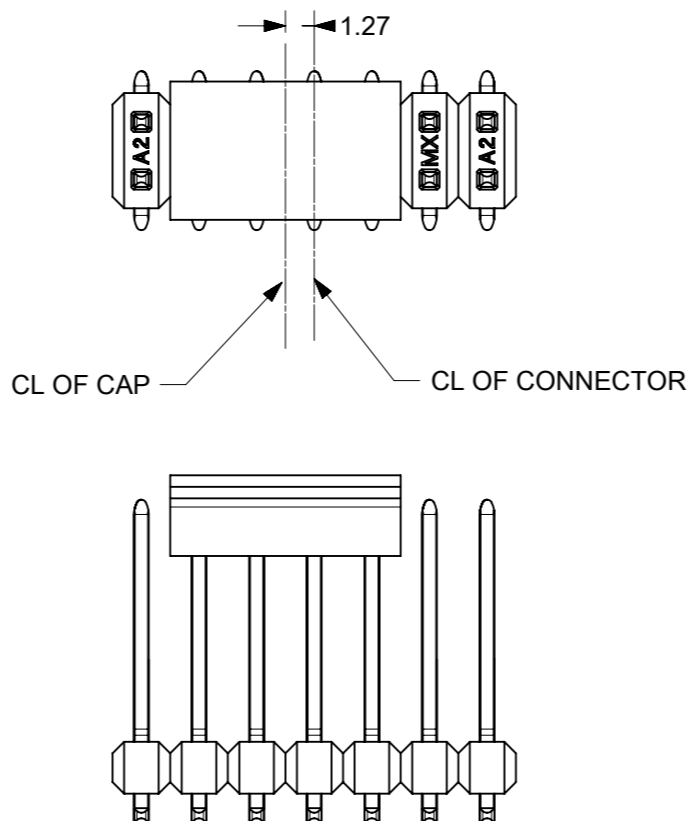

PCB LAYOUT: COMPONENT SIDE  
(FOR CKT 04,06 AND 08 REFER SHEET 2)

PEG OPTIONS  
NO PEG  
1.40 = SHORT PEG  
3.30 = LONG PEG

SOLDER PAD FOR CKTS WITHOUT PEGS

NOTES:

- HOUSING MATERIAL: LCP, UL 94V-0 COLOR: BLACK  
PIN MATERIAL: COPPER ALLOY
- FINISH:  
124 = BRIGHT TIN: 3.81 MICROMETERS MIN OVER MATTE NICKEL  
207 = SELECT GOLD: 0.38 MICROMETERS MIN IN CONTACT AREA  
SELECT BRIGHT TIN: 2.0 MICROMETERS MIN IN SMT TAIL BOTH OVER NICKEL.  
206 = SELECT GOLD: 0.75 MICROMETERS MIN IN CONTACT AREA  
SELECT BRIGHT TIN: 2.0 MICROMETERS MIN IN SMT TAIL BOTH OVER NICKEL.  
197 = REFLOW MATTE TIN: 1.52 MICROMETERS MIN OVER MATTE NICKEL  
222 = MATTE TIN: 2.54 MICROMETERS MIN OVER MATTE NICKEL  
118 = BRIGHT TIN: 1.52 MICROMETERS MIN OVER NICKEL
- PRODUCT SPECIFICATION: PS-71308
- PACKAGING SPECIFICATION: SEE CHART
- COSMETIC SPECIFICATION: PS-45499-002 CLASS B
- SOLDERABILITY SPECIFICATION: SMES-152

PICK AND PLACE CAP POSITION TO CONNECTOR

FOR CKT 04 and 08

FOR CKT 06

FOR CKT 12,16,20,24,28,32,36,40,44,48,52,56,60  
64,68,72,76,80,84,88,92,96 and 100

FOR CKT 10,14,18,22,26,30,34,38,42,46,50,54,58  
62,66,70,74,78,82,86,90,94 and 98