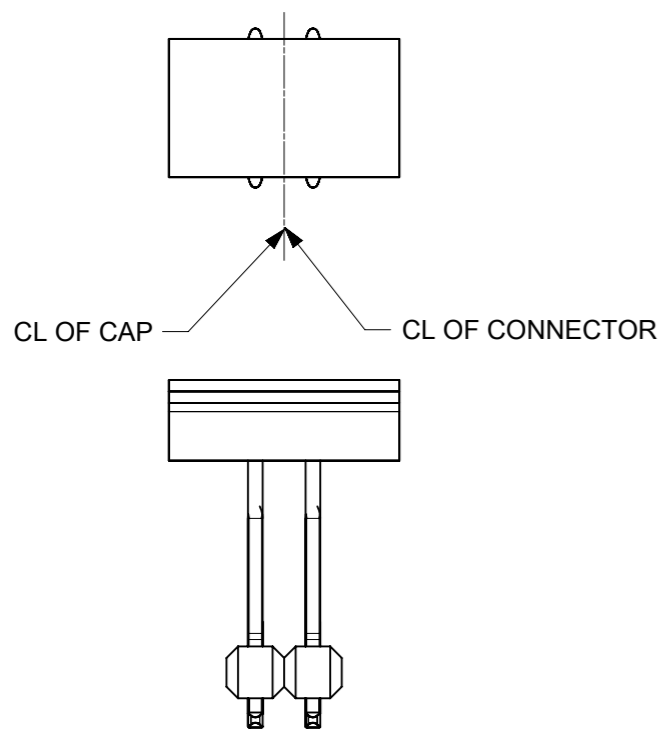

PICK AND PLACE CAP POSITION TO CONNECTOR

FOR CKT 04 and 08