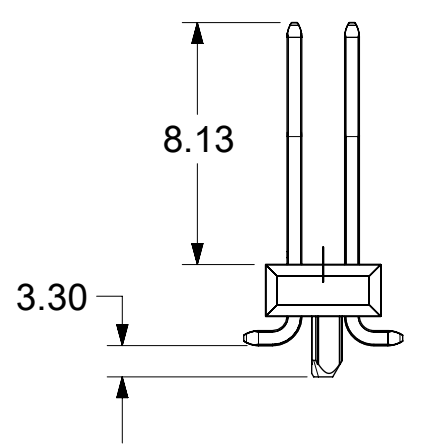

PARTS ON THIS SHEET HAVE LONG PEGS WITH A MATING HEIGHT OF 8.13

THIS DRAWING CONTAINS INFORMATION THAT IS PROPRIETARY TO MOLEX ELECTRONIC TECHNOLOGIES, LLC AND SHOULD NOT BE USED WITHOUT WRITTEN PERMISSION									
DIMENSION UNITS	SCALE	CURRENT REV DESC:			molex				
mm	1:1								
GENERAL TOLERANCES (UNLESS SPECIFIED)		EC NO: 708027			CGRID HEADER ASSY VERTICAL DUAL ROW SMT				
ANGULAR TOL	± °	DRWN: DANUSA 2021/11/19							
4 PLACES	±	CHK'D: DANUSA 2022/05/25							
3 PLACES	±	APPR: MRAMAKRISHNA 2022/06/16			PRODUCT CUSTOMER DRAWING				
2 PLACES	± 0.13	INITIAL REVISION:			DOCUMENT NUMBER				
1 PLACE	± 0.25	DRWN: KSAMIEC 2017/09/07			713080000-SD		PSD	000	A8
0 PLACES	± 0.0	APPR: FSMITH 2018/07/03			REVISION				
DRAFT WHERE APPLICABLE MUST REMAIN WITHIN DIMENSIONS	THIRD ANGLE PROJECTION	DRAWING	SERIES	MATERIAL NUMBER	CUSTOMER			SHEET NUMBER	
		B-SIZE	71308					7 OF 10