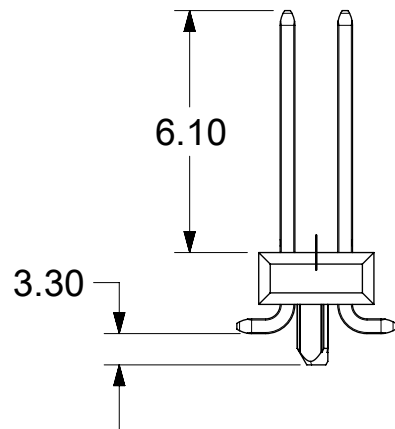

PARTS ON THIS SHEET
HAVE LONG PEGS
WITH A MATING HEIGHT OF 6.10

THIS DRAWING CONTAINS INFORMATION THAT IS PROPRIETARY TO MOLEX ELECTRONIC TECHNOLOGIES, LLC AND SHOULD NOT BE USED WITHOUT WRITTEN PERMISSION									
DIMENSION UNITS	SCALE	CURRENT REV DESC:							
mm	1:1								
GENERAL TOLERANCES (UNLESS SPECIFIED)		EC NO: 708027			CGRID HEADER ASSY VERTICAL DUAL ROW SMT				
ANGULAR TOL	± °	DRWN: DANUSA 2021/11/19			PRODUCT CUSTOMER DRAWING				
4 PLACES	±	CHK'D: DANUSA 2022/05/25			DOCUMENT NUMBER				
3 PLACES	±	APPR: MRAMAKRISHNA 2022/06/16			713080000-SD				
2 PLACES	± 0.13	INITIAL REVISION:			DOC TYPE				
1 PLACE	± 0.25	DRWN: KSAMIEC 2017/09/07			PSD				
0 PLACES	± 0.0	APPR: FSMITH 2018/07/03			DOC PART				
DRAFT WHERE APPLICABLE MUST REMAIN WITHIN DIMENSIONS		THIRD ANGLE PROJECTION	DRAWING	SERIES	MATERIAL NUMBER		CUSTOMER		SHEET NUMBER
			B-SIZE	71308					6 OF 10