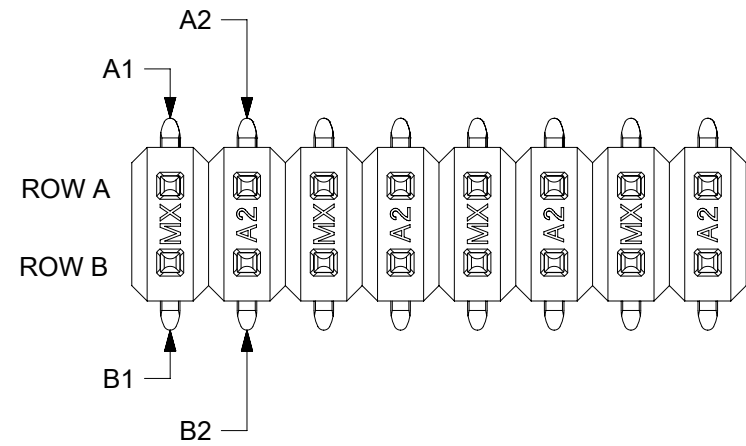

MATERIAL NO	MADE FROM	NO OF CKTS	VOID LOCATION	PICK AND PLACE CAP	PACKAGING
71308-9210	71308-0010	10	A5	711331000	713080002-PK
71308-9010	71308-0110	10	A2	711331000	713080002-PK
71308-9032	71308-0132	32	A9	711331000	713080002-PK
71308-9110	71308-0110	10	A5	711331000	713080002-PK
71308-9014	71308-0140	14	B5	711331000	713080002-PK
71308-9310	71308-0110	10	B5	711331000	713080002-PK
71308-9311	71308-0110	10	B5	711331000	713080000-PK STYLE A
71308-9312	71308-1504	04	A1	711331000	713080000-PK STYLE A

CIRCUIT IDENTIFICATION FOR VOIDED CKT ONLY

THIS DRAWING CONTAINS INFORMATION THAT IS PROPRIETARY TO MOLEX ELECTRONIC TECHNOLOGIES, LLC AND SHOULD NOT BE USED WITHOUT WRITTEN PERMISSION									
DIMENSION UNITS		SCALE		CURRENT REV DESC:				molex	
mm		5:1		EC NO: 708027					
GENERAL TOLERANCES (UNLESS SPECIFIED)				DRWN: DANUSA 2021/11/19				CGRID HEADER ASSY VERTICAL DUAL ROW SMT	
ANGULAR TOL ± °				CHK'D: DANUSA 2022/05/25				PRODUCT CUSTOMER DRAWING	
4 PLACES ±				APPR: MRAMAKRISHNA 2022/06/16				DOCUMENT NUMBER	
3 PLACES ±				INITIAL REVISION:				713080000-SD	
2 PLACES ± 0.13				DRWN: KSAMIEC 2017/09/07				DOC TYPE | DOC PART | REVISION	
1 PLACE ± 0.25				APPR: FSMITH 2018/07/03				PSD | 000 | A8	
0 PLACES ± 0.0				DRAFT WHERE APPLICABLE MUST REMAIN WITHIN DIMENSIONS		THIRD ANGLE PROJECTION		MATERIAL NUMBER	
DOCUMENT STATUS		P1		RELEASE DATE		2022/06/16 10:54:29		CUSTOMER	
						DRAWING		SHEET NUMBER	
						B-SIZE		10 OF 10	
						SERIES			
						71308