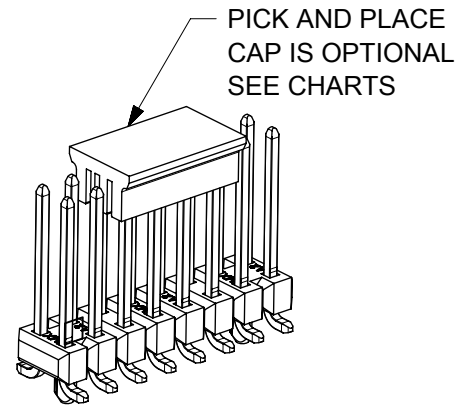

PCB LAYOUT: COMPONENT SIDE  
(FOR CKT 04,06 AND 08 REFER SHEET 2)

PEG OPTIONS  
NO PEG  
1.40 = SHORT PEG  
3.30 = LONG PEG

SOLDER PAD FOR CKTS WITHOUT PEGS

NOTES:

- HOUSING MATERIAL: LCP, UL 94V-0 COLOR: BLACK  
PIN MATERIAL: COPPER ALLOY
- FINISH:  
124 = BRIGHT TIN: 3.81 MICROMETERS MIN OVER MATTE NICKEL  
207 = SELECT GOLD: 0.38 MICROMETERS MIN IN CONTACT AREA  
SELECT BRIGHT TIN: 2.0 MICROMETERS MIN IN SMT TAIL BOTH OVER NICKEL.  
206 = SELECT GOLD: 0.75 MICROMETERS MIN IN CONTACT AREA  
SELECT BRIGHT TIN: 2.0 MICROMETERS MIN IN SMT TAIL BOTH OVER NICKEL.  
197 = REFLOW MATTE TIN: 1.52 MICROMETERS MIN OVER MATTE NICKEL  
222 = MATTE TIN: 2.54 MICROMETERS MIN OVER MATTE NICKEL  
118 = BRIGHT TIN: 1.52 MICROMETERS MIN OVER NICKEL
- PRODUCT SPECIFICATION: PS-71308
- PACKAGING SPECIFICATION: SEE CHART
- COSMETIC SPECIFICATION: PS-45499-002 CLASS B
- SOLDERABILITY SPECIFICATION: SMES-152