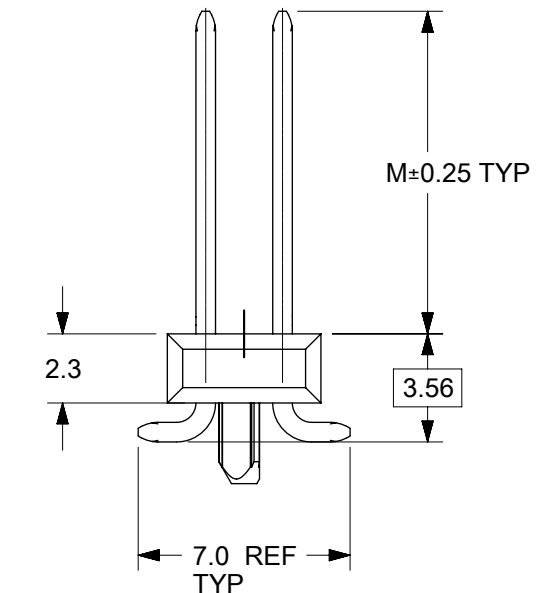

PCB LAYOUT: COMPONENT SIDE  
(FOR CKT 04,06 AND 08 REFER SHEET 2)

PEG OPTIONS  
NO PEG  
1.40 = SHORT PEG  
3.30 = LONG PEG

SOLDER PAD FOR CKTS WITHOUT PEGS

NOTES:

- HOUSING MATERIAL: LCP, UL 94V-0 COLOR: BLACK  
PIN MATERIAL: COPPER ALLOY
- FINISH:  
124 = BRIGHT TIN: 3.81 MICROMETERS MIN OVER MATTE NICKEL  
207 = SELECT GOLD: 0.38 MICROMETERS MIN IN CONTACT AREA  
SELECT BRIGHT TIN: 2.0 MICROMETERS MIN IN SMT TAIL BOTH OVER NICKEL.  
206 = SELECT GOLD: 0.75 MICROMETERS MIN IN CONTACT AREA  
SELECT BRIGHT TIN: 2.0 MICROMETERS MIN IN SMT TAIL BOTH OVER NICKEL.  
197 = REFLOW MATTE TIN: 1.52 MICROMETERS MIN OVER MATTE NICKEL  
222 = MATTE TIN: 2.54 MICROMETERS MIN OVER MATTE NICKEL  
118 = BRIGHT TIN: 1.52 MICROMETERS MIN OVER NICKEL
- PRODUCT SPECIFICATION: PS-71308
- PACKAGING SPECIFICATION: SEE CHART
- COSMETIC SPECIFICATION: PS-45499-002 CLASS B
- SOLDERABILITY SPECIFICATION: SMES-152