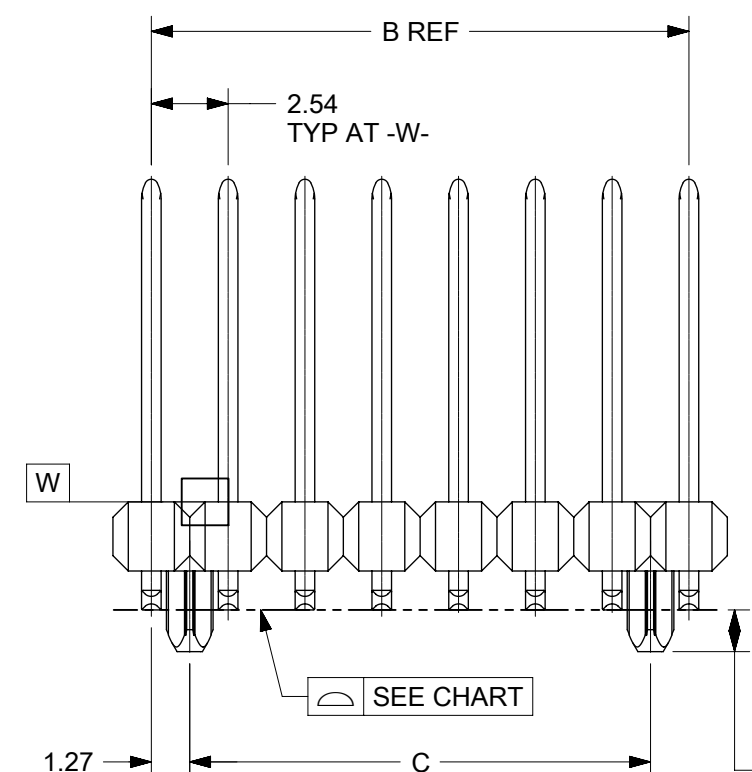

PCB LAYOUT: COMPONENT SIDE  
(FOR CKT 04,06 AND 08 REFER SHEET 2)

PEG OPTIONS  
NO PEG  
1.40 = SHORT PEG  
3.30 = LONG PEG

SOLDER PAD FOR CKTS WITHOUT PEGS

NOTES:

- HOUSING MATERIAL: LCP, UL 94V-0 COLOR: BLACK  
PIN MATERIAL: COPPER ALLOY
- FINISH:  
124 = BRIGHT TIN: 3.81 MICROMETERS MIN OVER MATTE NICKEL  
207 = SELECT GOLD: 0.38 MICROMETERS MIN IN CONTACT AREA  
SELECT BRIGHT TIN: 2.0 MICROMETERS MIN IN SMT TAIL BOTH OVER NICKEL.  
206 = SELECT GOLD: 0.75 MICROMETERS MIN IN CONTACT AREA  
SELECT BRIGHT TIN: 2.0 MICROMETERS MIN IN SMT TAIL BOTH OVER NICKEL.  
197 = REFLOW MATTE TIN: 1.52 MICROMETERS MIN OVER MATTE NICKEL  
222 = MATTE TIN: 2.54 MICROMETERS MIN OVER MATTE NICKEL  
118 = BRIGHT TIN: 1.52 MICROMETERS MIN OVER NICKEL
- PRODUCT SPECIFICATION: PS-71308
- PACKAGING SPECIFICATION: SEE CHART
- COSMETIC SPECIFICATION: PS-45499-002 CLASS B
- SOLDERABILITY SPECIFICATION: SMES-152