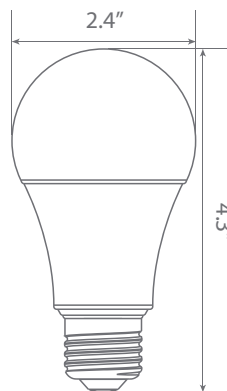

Product Dimensions