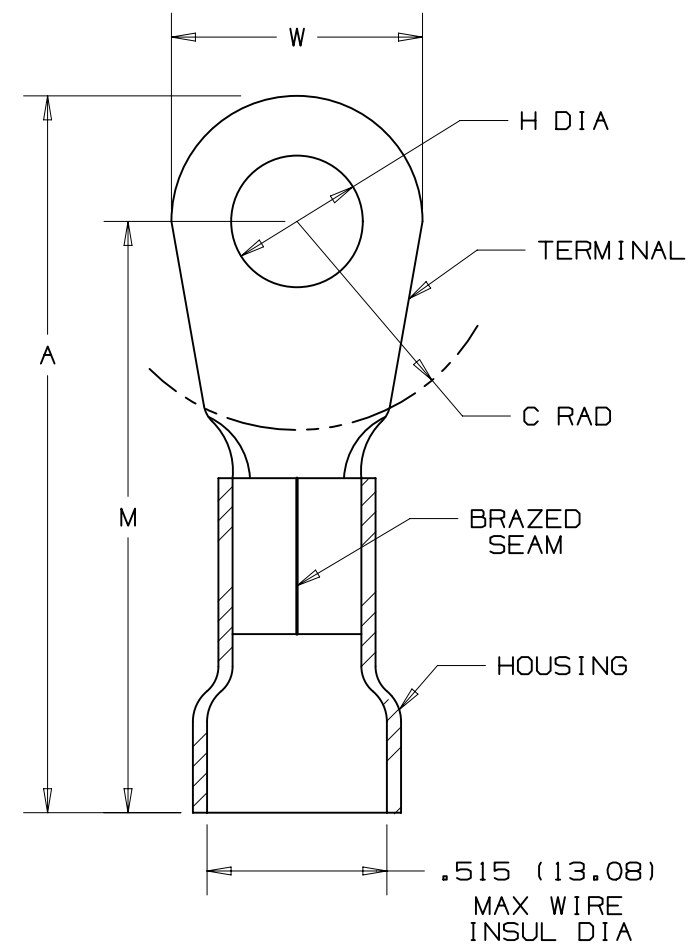

THIS COPY IS PROVIDED ON A RESTRICTED BASIS AND IS NOT TO BE USED IN ANY WAY DETRIMENTAL TO THE INTERESTS OF PANDUIT CORP.

PANDUIT PART NUMBER	STUD SIZE	DIMENSIONS - in.					TOOLS
		A ± .03	W ± .01	C ± .02	M ± .03	H ± .01	
PV4-10RX	#10	1.87 (47.50)	.55 (13.97)	.53 (13.46)	1.60 (40.64)	.20 (5.08)	CT-720 (CD-720PV8-2)
PV4-14RX	1/4"	1.87 (47.50)	.55 (13.97)	.53 (13.46)	1.60 (40.64)	.27 (6.86)	
PV4-56RX	5/16"	1.94 (49.28)	.68 (17.27)	.53 (13.46)	1.60 (40.64)	.33 (8.38)	CT-2600 (CD-2600-PV4)
PV4-38RX	3/8"	1.94 (49.28)	.68 (17.27)	.53 (13.46)	1.60 (40.64)	.39 (9.91)	
PV4-12RX	1/2"	2.03 (51.56)	.86 (21.84)	.53 (13.46)	1.60 (40.64)	.52 (13.21)	

NOTES:

- cULus LISTED FOR:
  - A. 600V MAX VOLTAGE RATING
  - B. 221° F (105° C) MAX TEMP RATING
  - C. #4 AWG STRANDED COPPER WIRE
- SEE WWW.PANDUIT.COM FOR PACKAGE QUANTITIES
- MATERIAL:
  - A. STAMPING - .050" (1.27) THK, COPPER TIN PLATED
  - B. HOUSING - VINYL, YELLOW
- DIMENSIONS IN BRACKETS ARE IN MILLIMETERS
- WIRE STRIP LENGTH:  $1/2 + 1/32$  (12.7 + .8) - 0

REV	DATE	BY	CHK	APR	DESCRIPTION	ECN
06	09/14	JHNU	JHNU	RGB	REVISED DIE NUMBER: CD-2600-PV4 WAS CD-2600-PV6	N41221BB-A41221
05	06/14	MBY	JHNU	RGB	REVISED UL LOGO TO cULus LOGO, REVISED NOTES, MOVED TOOLS TO TABLE, UPDATED BORDER	N41221BB-A41221

TITLE		#4 VINYL INSULATED RING TONGUE .515 [13.08] MAX. WIRE INSUL. DIAMETER	
ITEM REVISION NAME		N41221BB/06	
DATASET FILE NAME		N41221BB/06	
UNLESS OTHERWISE SPECIFIED, DIMENSIONAL TOLERANCES ARE: IN [mm]		MATERIAL: SEE NOTE 3	
DRAWING NUMBER: A41221		DRAWING NUMBER: A41221	
DRAWN BY: DAW	DATE:	CHK:	SCALE: NONE
SHT 1 OF 1		SIZE: A	