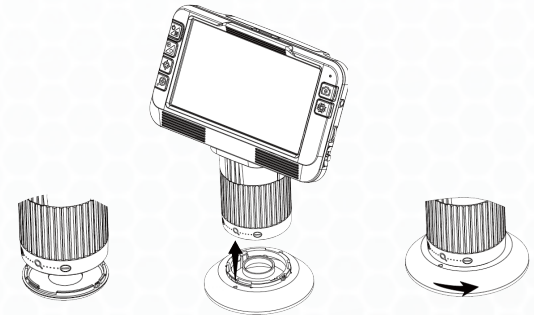

<b>All-in-One System</b>	<b>34" Spring Balanced Arm</b>	<b>Diffuser Attachment</b>	<b>ezImageX3 Software</b>
Built-in 5" high resolution LED screen	Can be raised, lowered, and tilted as needed	Reduces glare & provides even illumination	Measure, share, annotate and more

## Digital Microscope with Diffuser and 34" Spring Balanced Arm w/ Table Clamp

The Mighty Scope ClearVue with Diffuser and 34" Spring Balanced Arm w/ Table Clamp has a built in 5" high resolution LED screen offering a magnification range of 8x - 25x. The diffuser attachment reduces glare while providing even illumination on shiny and reflective parts. The spring balanced arm can be raised, lowered, and tilted as needed. The swivel motion also makes it easy to move the ClearVue out of the way when not in use. The included rechargeable battery allows users to operate the microscope without a power supply for hours thus making it suitable for field projects. You can also connect this microscope to an external monitor via an HDMI output for viewing images on a larger screen. The images can be saved on the included Micro SD card.