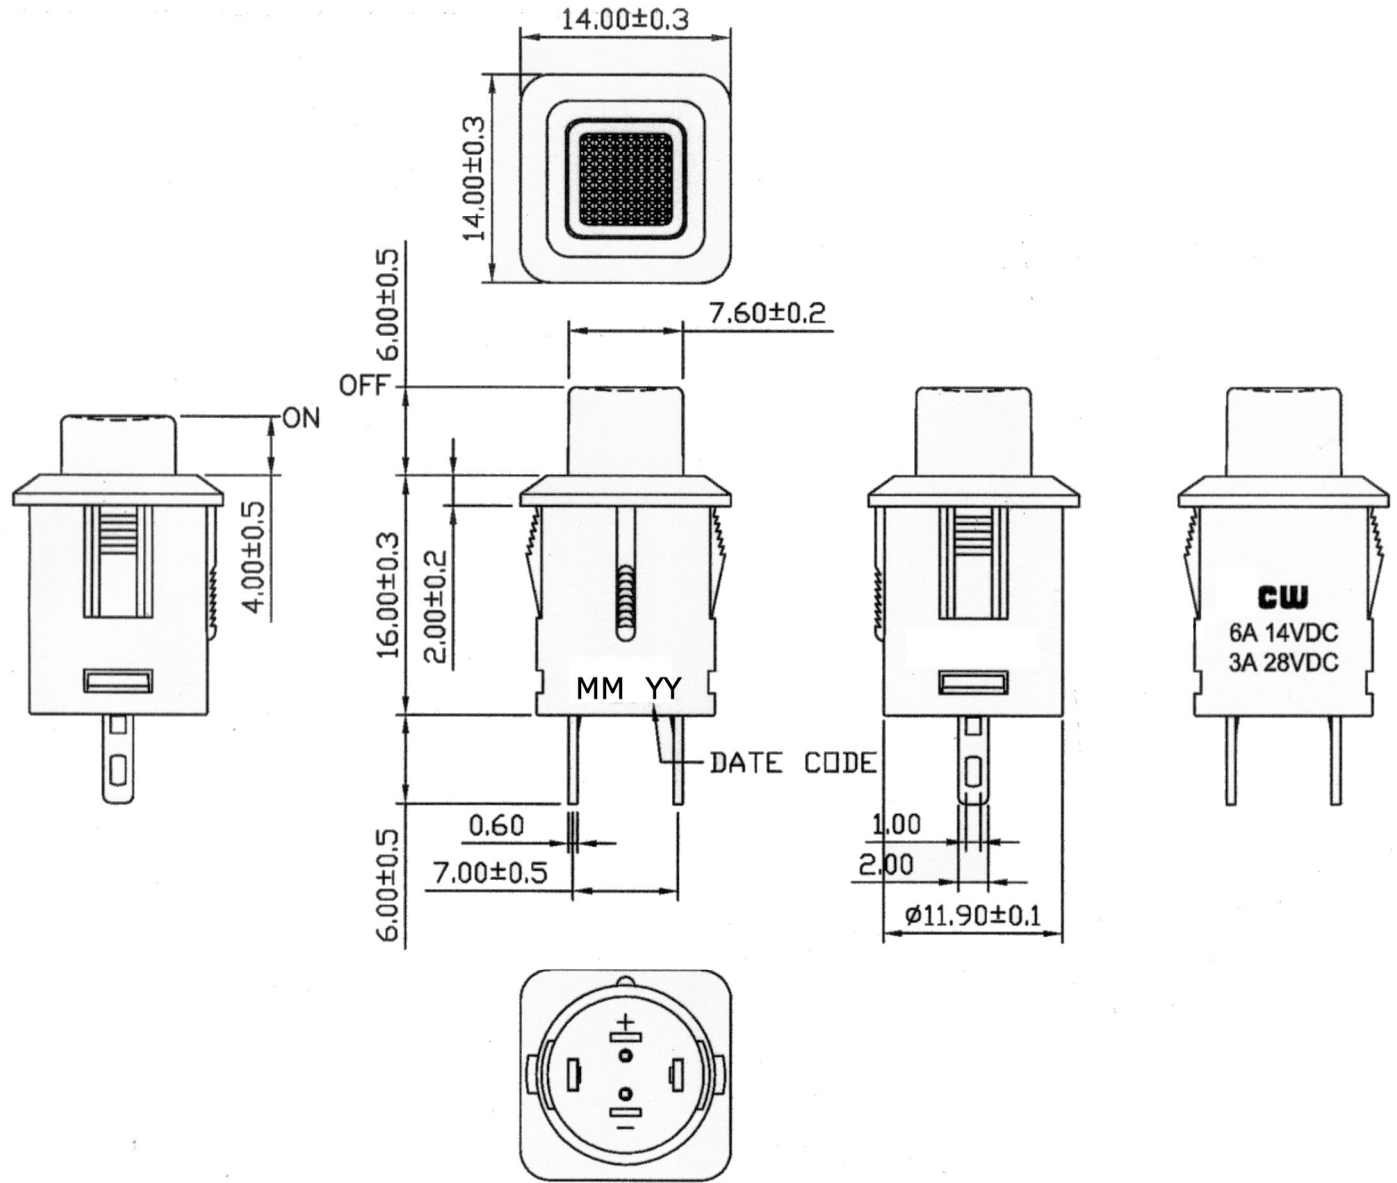

Rating	6A 14V DC, 3A 28V DC		
Contact Resistance	50m ohm max.		
Insulation Resistance	DC 500V 100M ohm min.		
Dielectric Strength	AC 1500V 1 minute		
Operating Temperature	- 0° C ~ 55° C		

Cut-Out 0.7 ~ 3.0 mm thk.

BASE COLOR: Black
 BUTTON COLOR: Black

RoHS Compliant

 Southampton, Pa. 18966 Tel 215.355.7080/www.cwind.com	Date Drawn: 12/24/09	Rev. 0	Unit: mm	Checked By: G. Guld
	Title: PUSH BUTTON SWITCH		CW P/N: GPB554B05BB	