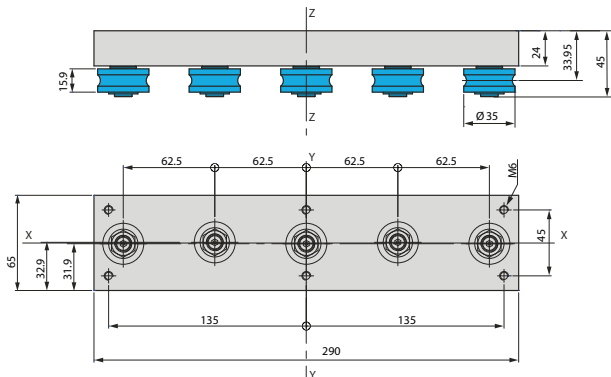

# IL 65/5

Cod. Car GCAR0000095

Cod. Profile BPRGD0000017

Cod. Wheels GRUGD0000045 - GRUGD0000066

## TECHNICAL FEATURES

Car mass

1.83 Kg

Twisting moments

Mr

ML

MX moment

343 Nm