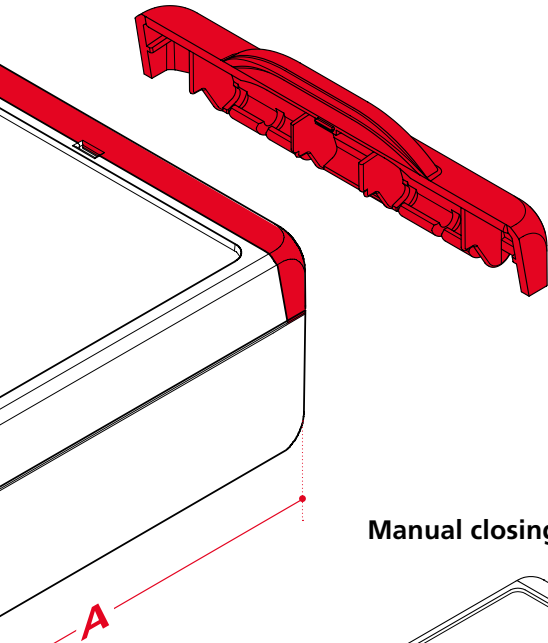

BOPLA

A Phoenix Mecano Company

Bocube

Hinged catch for manual operation

Manual closing