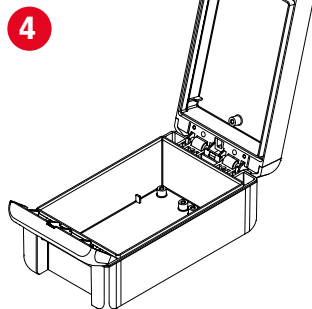

Dimensions

Model	A	B	C
B 0808...	89	80	47
B 1008...	113	80	40 / 60 / 90
B 1408...	151	80	40 / 60 / 90
B 1413...	151	125	60 / 90
B 1808...	191	80	60 / 90
B 1813...	191	125	40 / 60 / 90
B 2213...	231	125	40 / 60 / 90
B 2613...	271	125	60
B 2617...	271	170	40 / 60 / 90 / 120
B 2330...	239	300	120 / 160
B 2736...	284	364	120 / 160