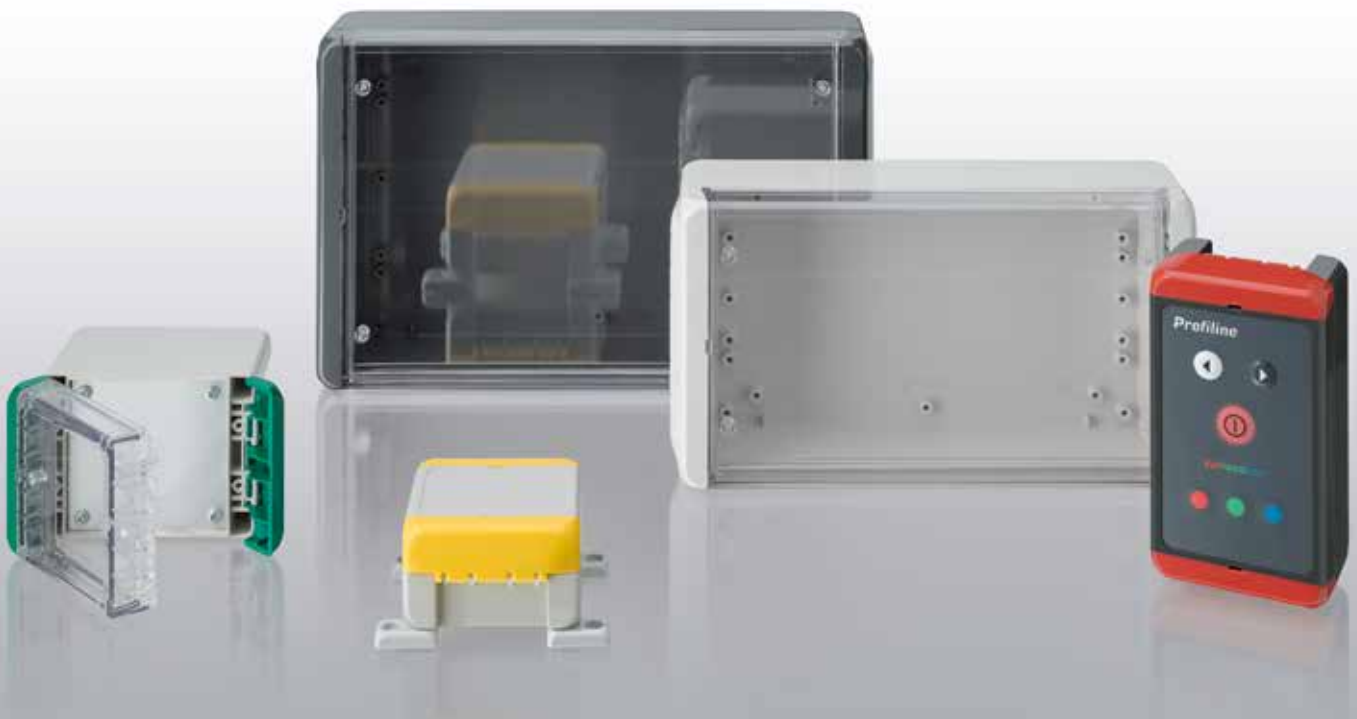

Material:

Enclosure: ABS or PC V-0
(material is suitable for outdoor use;
f1-listing according to UL 746C)
Seal: PU foamed

For details see technical information.