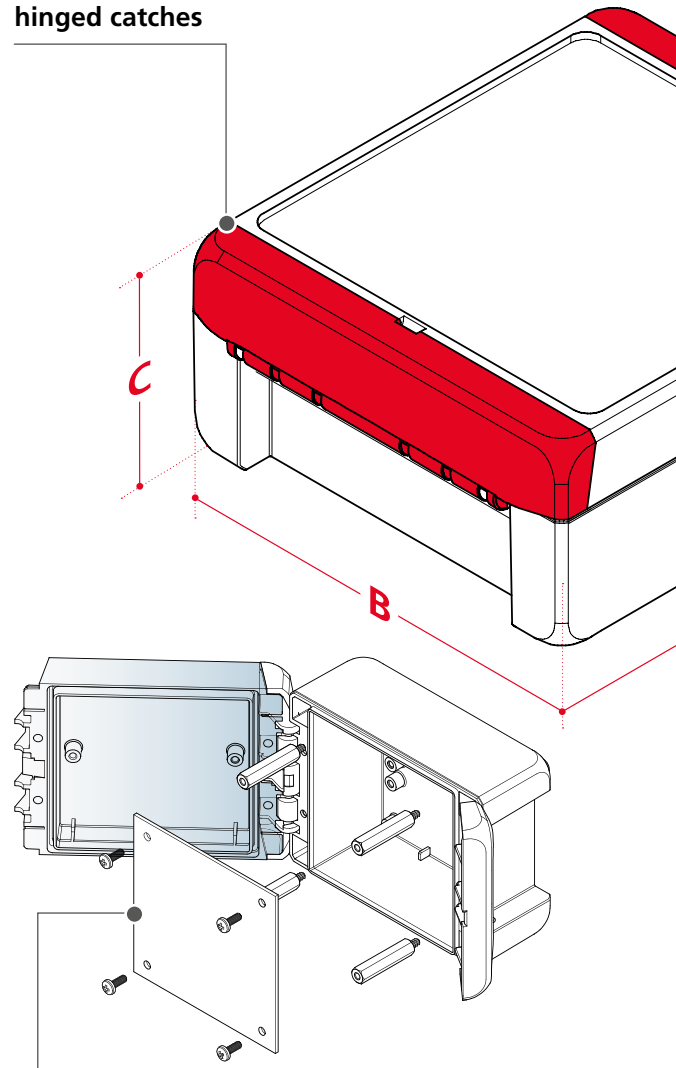

Design types

Coloured
hinged catches