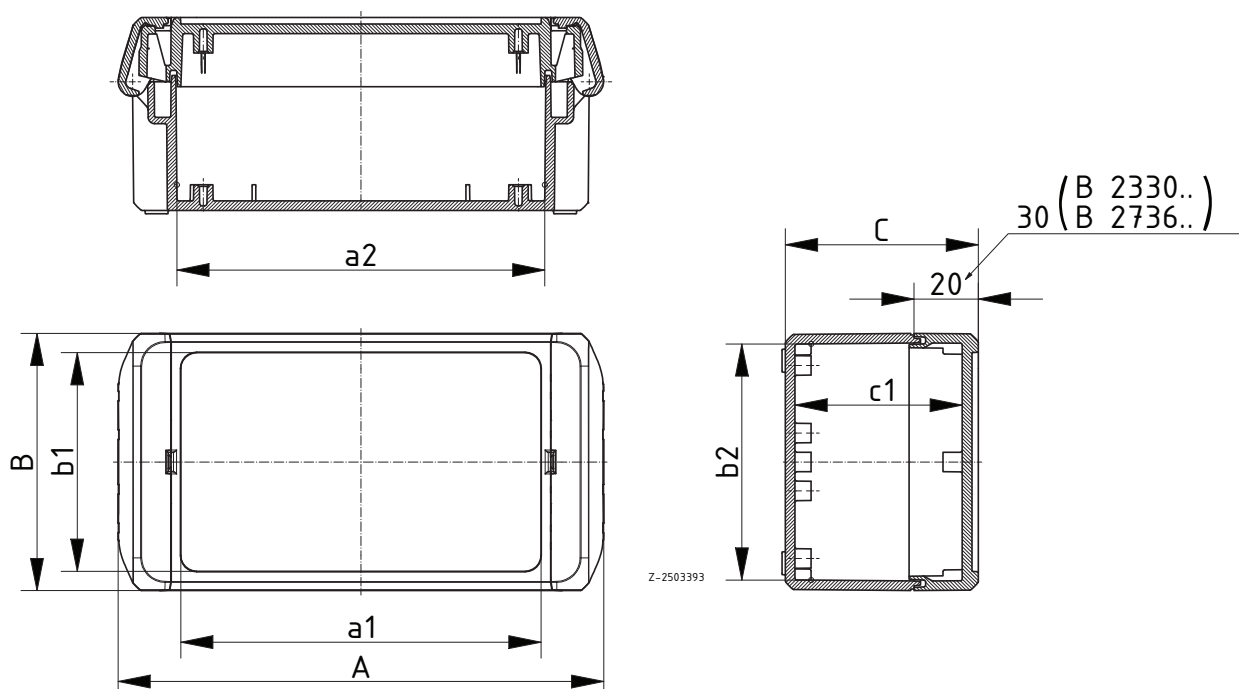

Bocube

PC UL 94 V0, single-coloured

Enclosures, polycarbonate UL 94 V0, single-coloured

Model	Order no.	A	B	C	a1	a2	b1	b2	c1	Colour
B 273616 PC-V0 7024	96017674	284	364	160	231	232.4	352	352.8	149	Graphite grey
B 273616 PC-V0 7035	96017675	284	364	160	231	232.4	352	352.8	149	Light grey

Scope Of Delivery: Lid and base, hinged quick-release catches