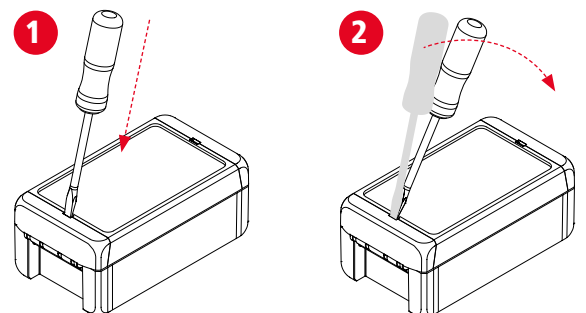

## Design types

Coloured  
hinged catches

**Front panels**

or PCBs can be mounted in the base and in the lid.

**Easy opening of the hinge**

**BOPLA**

A Phoenix Mecano Company