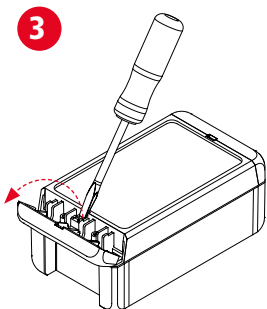

## Design types

Coloured  
hinged catches

**Front panels**

or PCBs can be mounted in the base and in the lid.

**Easy opening of the hinge**

**BOPLA**

A Phoenix Mecano Company

# Bocube

Hinged catch for manual operation

Manual closing