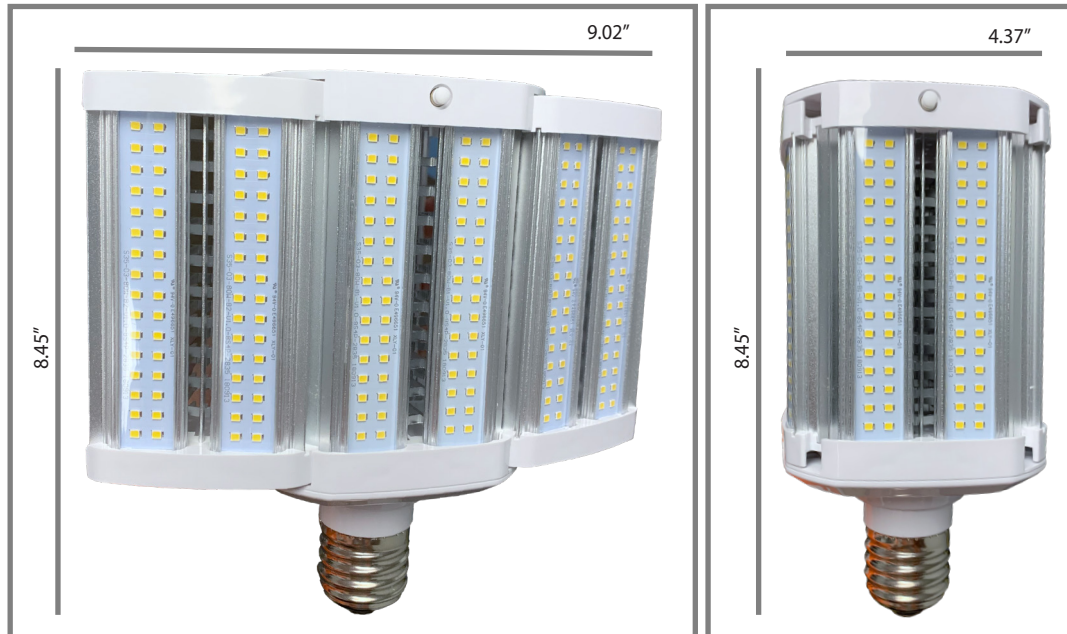

specifications

Consumption	Voltage	CRI	Lens	Heat Sink	L70 hours	Surge Protection	Ambient Temp (F)	Power Factor	UL listing	THC	Beam Angle	Enclosed Fixture Rated
80 W	100 - 277 V ⚡	> 80	clear polycarbonate	aluminum	50,000	4 KV built-in	-40° - 113°	> 0.9	wet location	< 20%	180°	yes

select your lamp

Part Number	Color Temp	Base	Lumen Output	Efficacy
GI-SAL-C400-UL4	5000K	EX39	11,200	140 lm / W

other

Dimensions	Warranty	Gross Weight	Case QTY
8.74" (L) x 4.37" (D)	6 years	3.53 lbs	6 pcs

add your accessories*

Accessories Part Number	Description
1. GI-ACC-MBMS	motion sensor
2. GI-ACC-MBPC	photocell
3. GI-ACC-MBWF	wifi sensor
4. GI-ACC-MBDC	dimming connector

*optional

Features

- ▶ Waterproof and flame retardant casing
- ▶ 50,000 hour LED lifespan based on IES LM-80 results and TM-21 calculations
- ▶ Shatterproof
- ▶ Foldable wings and rotateable base