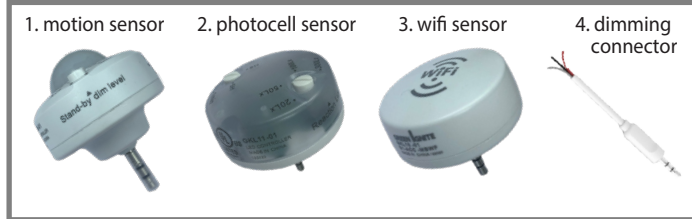

specifications

Consumption	Voltage	CRI	Lens	Heat Sink	L70 hours	Surge Protection	Ambient Temp (F)	Power Factor	UL listing	THC	Beam Angle	Enclosed Fixture Rated
80 W	100 - 277 V ⚡	> 80	clear polycarbonate	aluminum	50,000	4 KV built-in	-40° - 113°	> 0.9	wet location	< 20%	180°	yes

select your lamp

Part Number	Color Temp	Base	Lumen Output	Efficacy
GI-SAL-C400-UL4	5000K	EX39	11,200	140 lm / W

other

Dimensions	Warranty	Gross Weight	Case QTY
8.74" (L) x 4.37" (D)	6 years	3.53 lbs	6 pcs

add your accessories*

Accessories Part Number	Description
1. GI-ACC-MBMS	motion sensor
2. GI-ACC-MBPC	photocell
3. GI-ACC-MBWF	wifi sensor
4. GI-ACC-MBDC	dimming connector

*optional

Features

- ▶ Waterproof and flame retardant casing
- ▶ 50,000 hour LED lifespan based on IES LM-80 results and TM-21 calculations
- ▶ Shatterproof
- ▶ Foldable wings and rotateable base