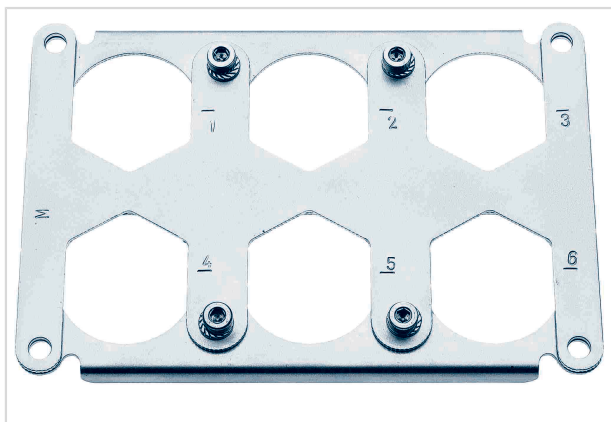

## Han 48HPR frame for 6XHC350A for male

Image is for illustration purposes only. Please refer to product description.

Part number	09 40 048 9806
Specification	Han 48HPR frame for 6XHC350A for male
HARTING eCatalogue	<a href="https://b2b.harting.com/09400489806">https://b2b.harting.com/09400489806</a>

### Identification

Category	Accessories
Series of hoods/housings	Han <sup>®</sup> HPR
Type of accessory	Frame
Description of the accessory	for male inserts 6x Han <sup>®</sup> HC Modular 350

### Version

Gender	Male
Size	48 HPR