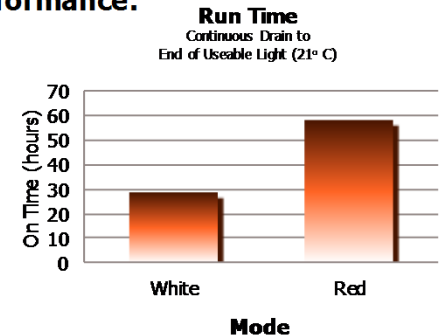

Performance:

Tested according to ANSI/NEMA FL 1 Standards.

Important Notice

This datasheet contains information specific to products manufactured at the time of its publication
Contents herein do not constitute a warranty
©Energizer / All Rights Reserved