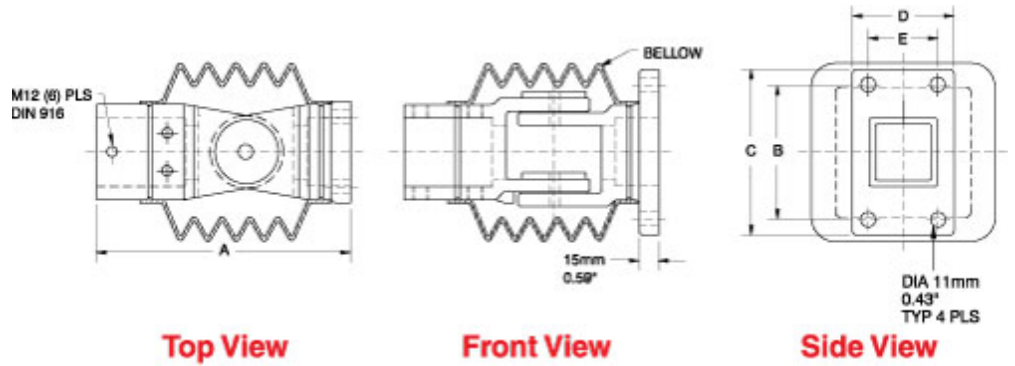

Quality Products. Service Excellence.

Heavy Duty Wall Joint *HDSSWJ Series*

- 4G-s.g. cast iron.
- Integrated movement stop.
- One piece bellow.
- Two sleeves.
- Features a rotation range of 170°.

Part No.	System	A	B	C	D	E
R147-010-000R	50	200	105	130	80	55
R147-010-200R	80	275	150	175	115	90