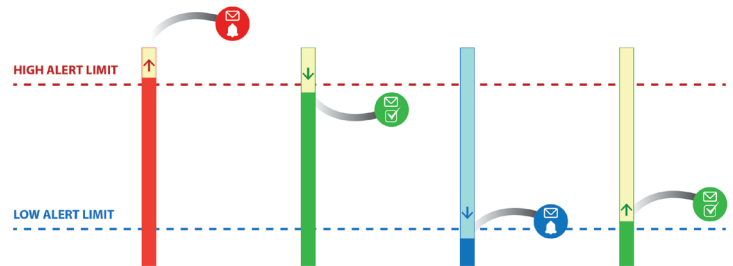

# Wireless Alert T

Wireless Alert T is a battery-powered temperature sensor that sends a warning email if a user-set level is reached. Simply select your temperature limits and connect to your Wi-Fi network using the FilesThruTheAir mobile app.

- -18 to +54 °C measurement range using an internal sensor
- User-configurable high and low temperature limits
- Sends email alerts and scheduled status reports
- Flashing alert indicator
- Wi-Fi connected
- Simple to set up using the free mobile app
- Two years' battery life (typical)
- No ongoing subscription fees
- Includes sticky pad for wall mounting

The Wireless Alert T can be set up to monitor temperature limits in a variety of applications. High and low temperature limits are user-configurable between -18 and 54 °C (0 and 129 °F). The device will trigger a notification email, sent to a user-selected address, if the temperature limits are breached and when the temperature returns to normal. In addition to this, the device can send a scheduled summary email detailing minimum, maximum and average temperature, as well as battery level, number of alerts, and total time spent in alert.