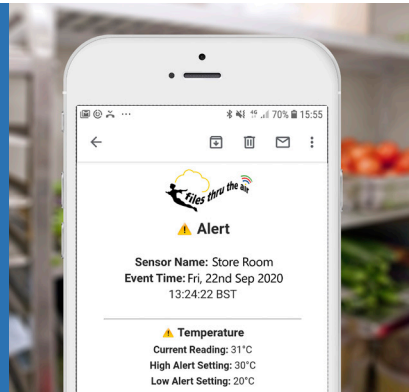

# Wireless Alert T

Wireless Alert T is a battery-powered temperature sensor that sends a warning email if a user-set level is reached. Simply select your temperature limits and connect to your Wi-Fi network using the FilesThruTheAir mobile app.

- -18 to +54 °C measurement range using an internal sensor
- User-configurable high and low temperature limits
- Sends email alerts and scheduled status reports
- Flashing alert indicator
- Wi-Fi connected
- Simple to set up using the free mobile app
- Two years' battery life (typical)
- No ongoing subscription fees
- Includes sticky pad for wall mounting