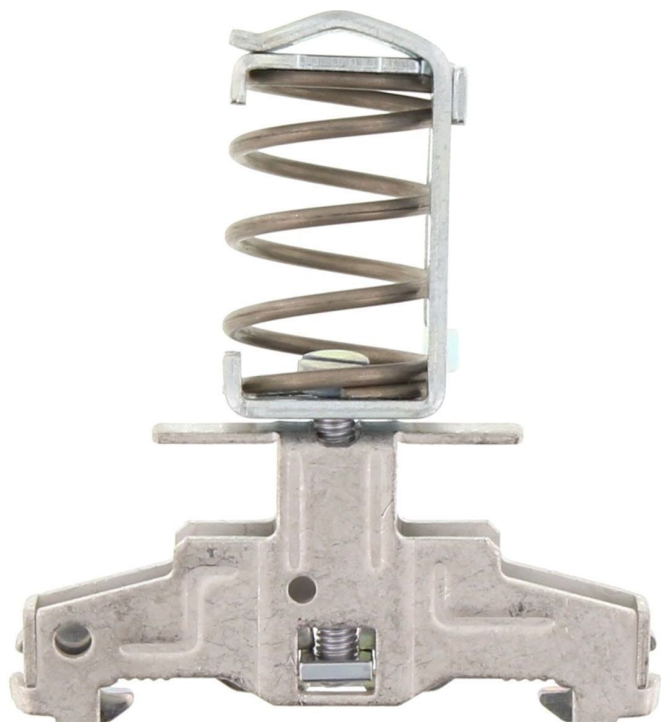

## 1572.0 SAB 13,5/F

Shield-connection clip, Mounting type: Mounting rail TS 35/7.5, Material: Steel, Colour: natural

### Business data

Article number	1572.0
Article name	SAB 13,5/F
GTIN (EAN)	4044211047436
Packaging unit	10
Quantity unit	PC
Weight per piece (not including packaging)	33.6 g
Weight per piece (including packaging)	33.84 g
Unit of weight	G
Customs number	85369010
Country of origin	DE
Product description	Shield-connection clip
Colour	Natural

#### Dimensions

Length	52 mm
Width	19 mm
Height TS 35/7.5	60 mm