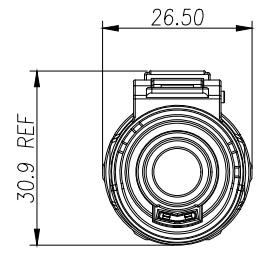

标准料号(带高压互锁)

P/N	产品描述
EX-HA006932	PL18X-201-XX Blind Plug
EX-HA006933	PL18Y-201-XX Blind Plug
EX-HA006934	PL18U-201-XX Blind Plug
EX-HA006935	PL18V-201-XX Blind Plug
EX-HA006936	PL18W-201-XX Blind Plug

THIS DRAWING IS SUPPLIED FOR INFORMATION ONLY. DESIGN FEATURES, SPECIFICATIONS AND PERFORMANCE DATA SHOWN HEREON ARE THE PROPERTY OF THE AMPHENOL CORPORATION. NO RIGHTS OF REPRODUCTION ARE IMPLIED. ALL DIMENSIONS ARE SUBJECT TO NORMAL MANUFACTURING VARIATIONS.

规格参数 (Spec.):

1. 工作温度 Operating temperature: -40° C~+125° C.
2. 描述: 插座防尘盖

Description: Cap for receptacle, see drawing “PL00-200”

	Amphenol Technical Products International GZ					
	第三角投影 THIRD ANGLE PROJECTION 	页面 SHEET 1 OF 1	幅面 SIZE A3	版次 REV. 1	比例 SCALE	PART NAME: PowerLok 8mm 1POS Plug Assy
签名 SIGNATURE 制图 DRAWN 审核 CHECKED 批准 APPROVAL	Steven   	日期 DATE 09/04/20	UNLESS OTHERWISE SPECIFIED 1) All dimensions are in metric(mm). 2) Tolerances are as follows: 0 PL DEC ±1.00 1 PL DEC ±0.50 2 PL DEC ±0.20			DWG NO: EX-HA006932~6936
					CUST PART #: N/A	CUST REV. -