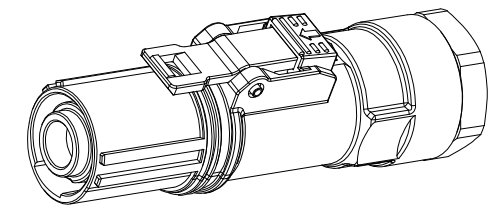

Customer Drawing
Preliminary Drawing
Not For Production

6		7			8	
REVISIONS						
REV	ZONE	ECO	DESCRIPTION	DATE	BY	APPR
1	--	--	INITIAL RELEASE	09/04/20	Steven	JL

激光印字

按键颜色见“订购信息”
The color of press key see “Ordering Information”