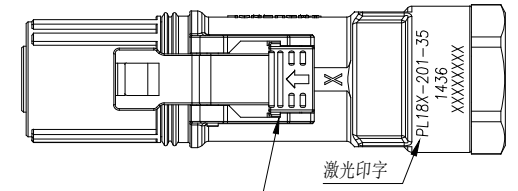

Customer Drawing
Preliminary Drawing
Not For Production

6		7			8	
REVISIONS						
REV	ZONE	ECO	DESCRIPTION	DATE	BY	APPR
1	--	--	INITIAL RELEASE	09/04/20	Steven	JL

激光印字

按键颜色见“订购信息”
The color of press key see “Ordering Information”