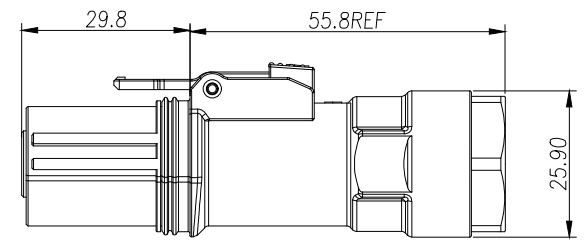

标准料号(带高压互锁)

P/N	产品描述
EX-HA006932	PL18X-201-XX Blind Plug
EX-HA006933	PL18Y-201-XX Blind Plug
EX-HA006934	PL18U-201-XX Blind Plug
EX-HA006935	PL18V-201-XX Blind Plug
EX-HA006936	PL18W-201-XX Blind Plug

THIS DRAWING IS SUPPLIED FOR INFORMATION ONLY. DESIGN FEATURES, SPECIFICATIONS AND PERFORMANCE DATA SHOWN HEREON ARE THE PROPERTY OF THE AMPHENOL CORPORATION. NO RIGHTS OF REPRODUCTION ARE IMPLIED. ALL DIMENSIONS ARE SUBJECT TO NORMAL MANUFACTURING VARIATIONS.

规格参数 (Spec.):

1. 工作温度 Operating temperature: -40° C~+125° C.
2. 描述: 插座防尘盖

Description: Cap for receptacle, see drawing “PL00-200”

	Amphenol Technical Products International GZ					
	第三角投影 THIRD ANGLE PROJECTION 	页面 SHEET 1 OF 1	幅面 SIZE A3	版次 REV. 1	比例 SCALE	PART NAME: PowerLok 8mm 1POS Plug Assy
签名 SIGNATURE 制图 DRAWN 审核 CHECKED 批准 APPROVAL	Steven   	日期 DATE 09/04/20	UNLESS OTHERWISE SPECIFIED 1) All dimensions are in metric(mm). 2) Tolerances are as follows: 0 PL DEC ±1.00 1 PL DEC ±0.50 2 PL DEC ±0.20			DWG NO: EX-HA006932~6936
					CUST PART #: N/A	CUST REV. -