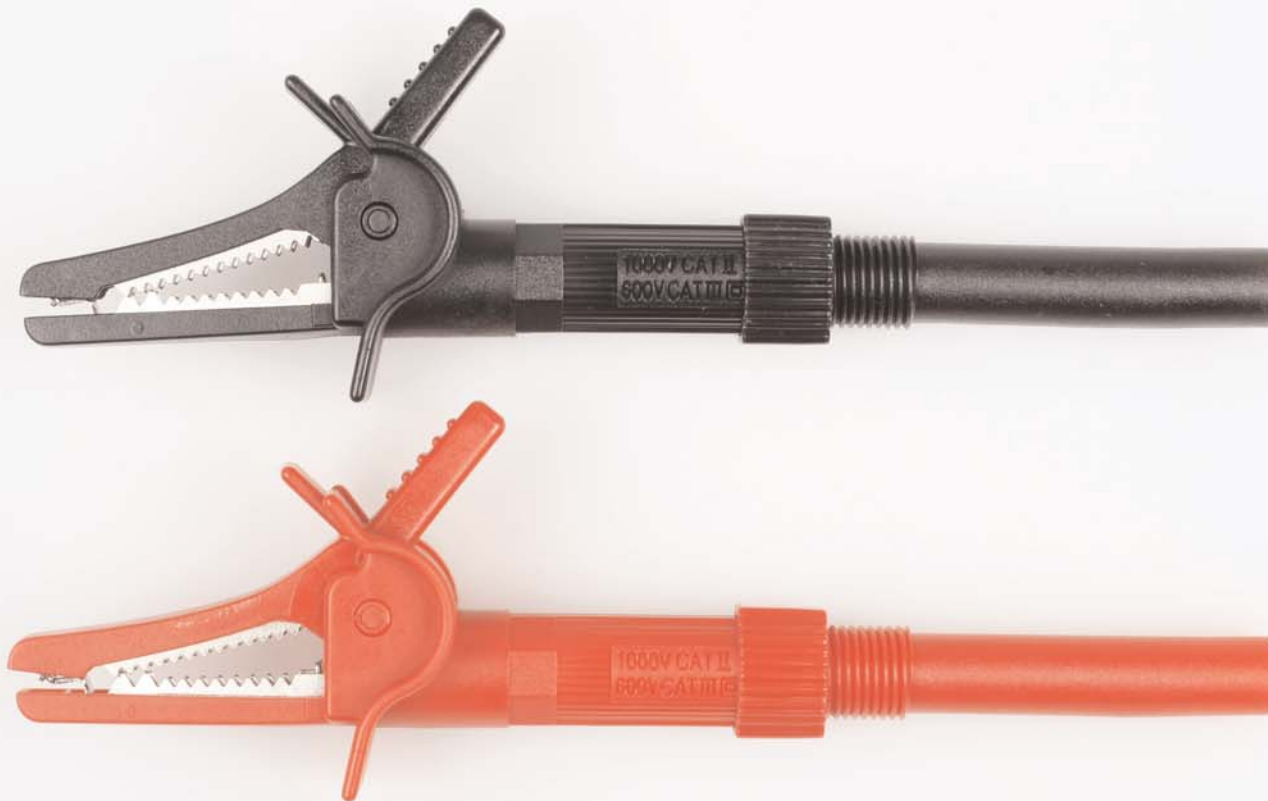

## Fused Probe Screw in Flanged Crocodile Clip.

### Dimensions

Lead Length: N/A  
Prod Length: N/A  
Jaw Opening: 1.02"  
(26.00mm)

### Type

Fuse 500mA /  
1000V/ 50kA