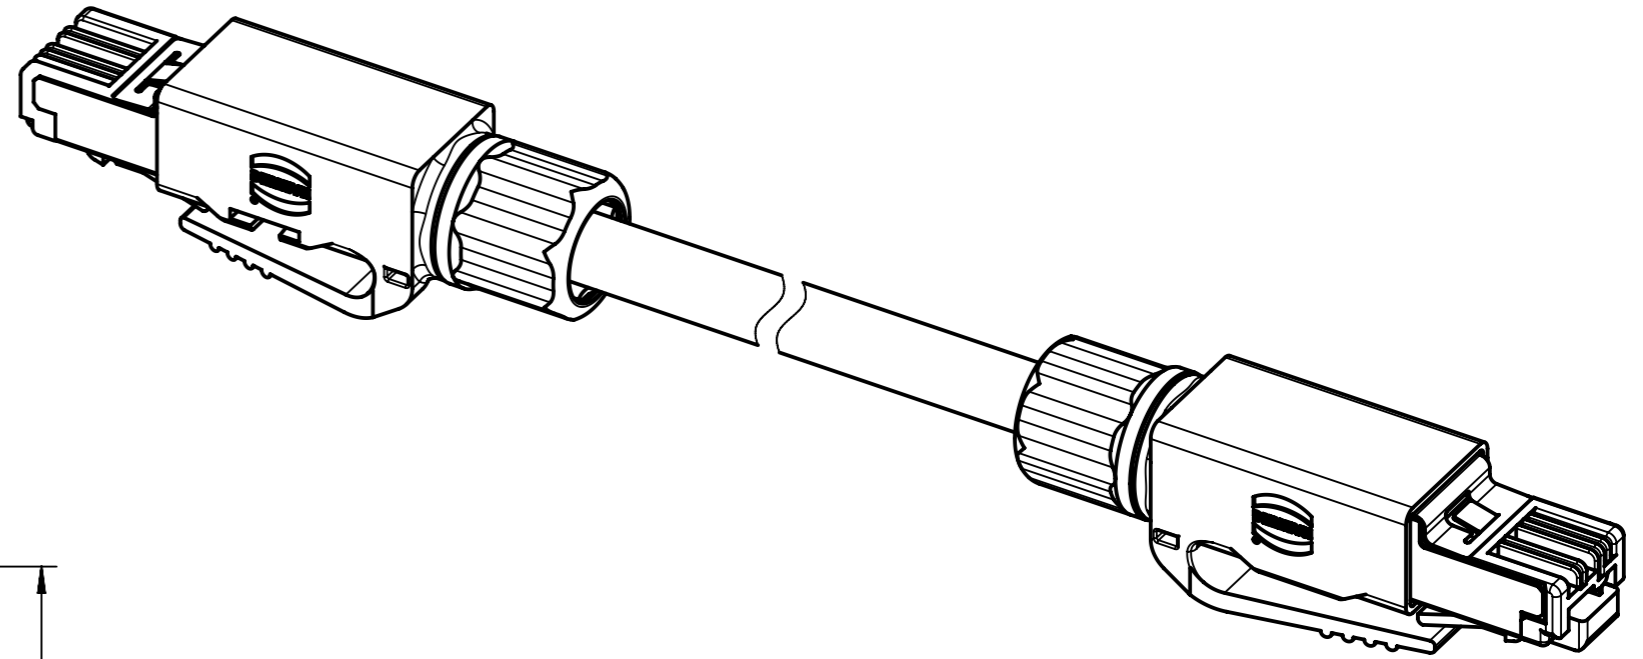

Connector Location A

Connector Location B

- Protection level: IP20
- Temperature range: -40°C ... +70°C

	All rights reserved Department HCS - RO HARTING Customised Solutions D-32339 Espelkamp	All Dimensions in mm	Tech. Character.	Free size tol.	According to production drawing
		Created by STOCHECIC Stocheci	Inspected by COSTEA Costea	Standardisation MUNTEANV Muntean	Date 2019-10-30
		Title RJ Industrial Cable Assembly			Doc-Key / ECM-Nr. 100081047/UGD/027/E 500000159777
		Type TB	Number 0945751YYYYY		Rev. E
					Page 1/2