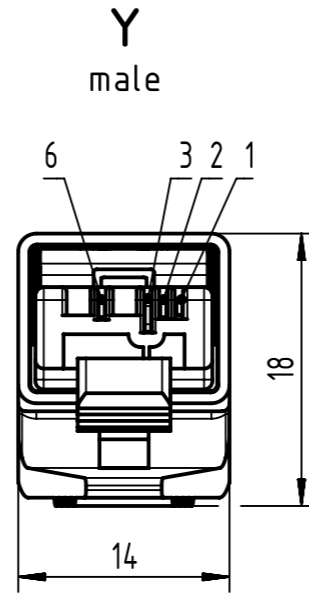

Connector Location A

Connector Location B

- Protection level: IP20
- Temperature range: -40°C ... +70°C

	All rights reserved Department HCS - RO HARTING Customised Solutions D-32339 Espelkamp	All Dimensions in mm	Tech. Character.	Free size tol.	According to production drawing
		Created by STOCHECIC Stocheci	Inspected by COSTEA Costea	Standardisation MUNTEANV Muntean	Date 2019-10-30
		Title RJ Industrial Cable Assembly			Doc-Key / ECM-Nr. 100081047/UGD/027/E 500000159777
		Type TB	Number 0945751YYYYY		Rev. E
					Page 1/2