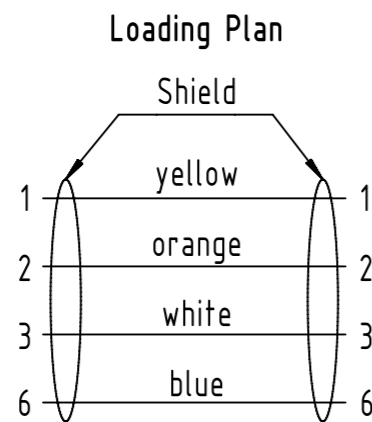

Connector Location A

Connector Location B

- Protection level: IP20
- Temperature range: -40°C ... +70°C

	All rights reserved Department HCS - RO HARTING Customised Solutions D-32339 Espelkamp	All Dimensions in mm	Tech. Character.	Free size tol.	According to production drawing
		Created by STOCHECIC Stocheci	Inspected by COSTEA Costea	Standardisation MUNTEANV Muntean	Date 2019-10-30
		Title RJ Industrial Cable Assembly			Doc-Key / ECM-Nr. 100081047/UGD/027/E 500000159777
		Type TB	Number 0945751YYYYY		Rev. E
					Page 1/2