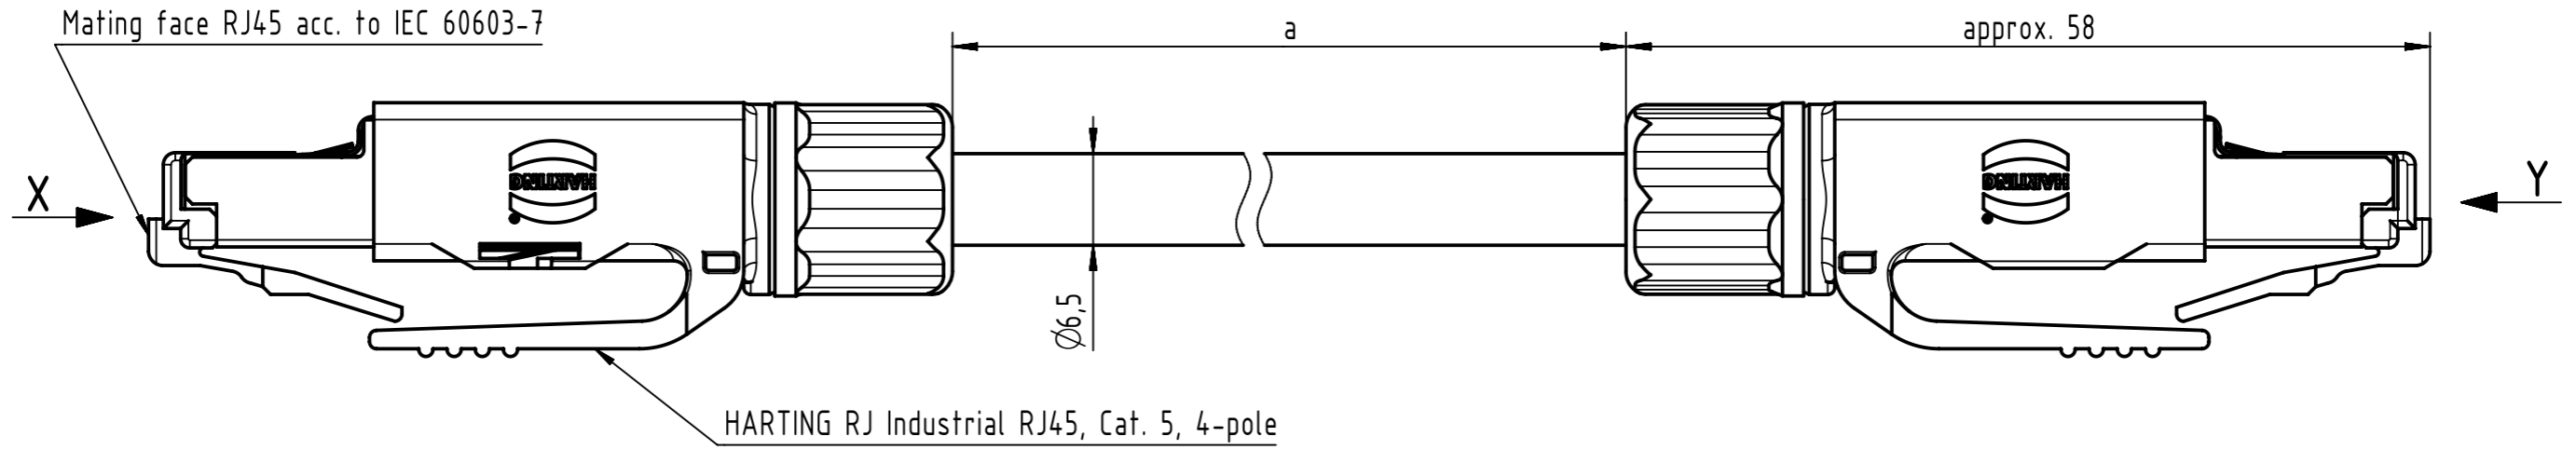

Connector Location A

Connector Location B

- Protection level: IP20
- Temperature range: -40°C ... +70°C

	All rights reserved Department HCS - RO HARTING Customised Solutions D-32339 Espelkamp	All Dimensions in mm	Tech. Character.	Free size tol.	According to production drawing
		Created by STOCHECIC Stocheci	Inspected by COSTEA Costea	Standardisation MUNTEANV Muntean	Date 2019-10-30
		Title RJ Industrial Cable Assembly			Doc-Key / ECM-Nr. 100081047/UGD/027/E 500000159777
		Type TB	Number 0945751YYYYY		Rev. E
					Page 1/2