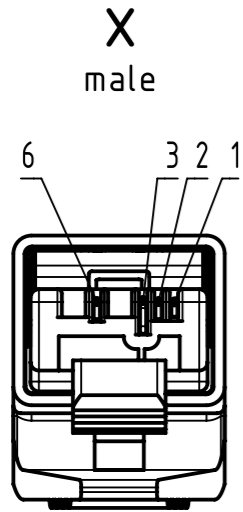

Connector Location A

Connector Location B

- Protection level: IP20
- Temperature range: -40°C ... +70°C

	All rights reserved Department HCS - RO HARTING Customised Solutions D-32339 Espelkamp	All Dimensions in mm	Tech. Character.	Free size tol.	According to production drawing
		Created by STOCHECIC Stocheci	Inspected by COSTEA Costea	Standardisation MUNTEANV Muntean	Date 2019-10-30
		Title RJ Industrial Cable Assembly			Doc-Key / ECM-Nr. 100081047/UGD/027/E 500000159777
		Type TB	Number 0945751YYYYY		Rev. E
					Page 1/2